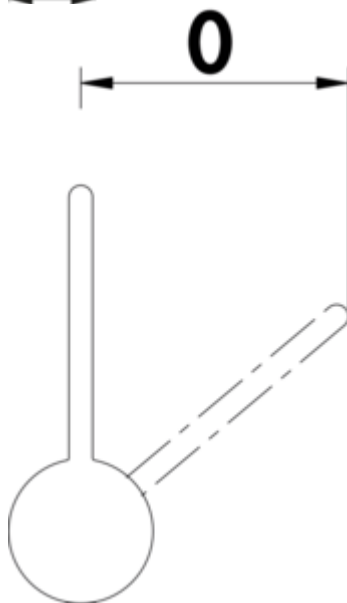

### Configuration options

5021300 | chrome, high pressure

5021301 | stainless steel coloured, high pressure

5021302 | black matt, high pressure

- ✓ Sink faucet
- ✓ high pressure
- ✓ with swivelling outlet

Single lever faucet. With swivelling outlet, side lever, ceramic cartridge and scald protection.

— energy-saving cold start function

— swivel range 360°

— drill Ø 35 mm

— corresponds to the German and European drinking water regulation/directive