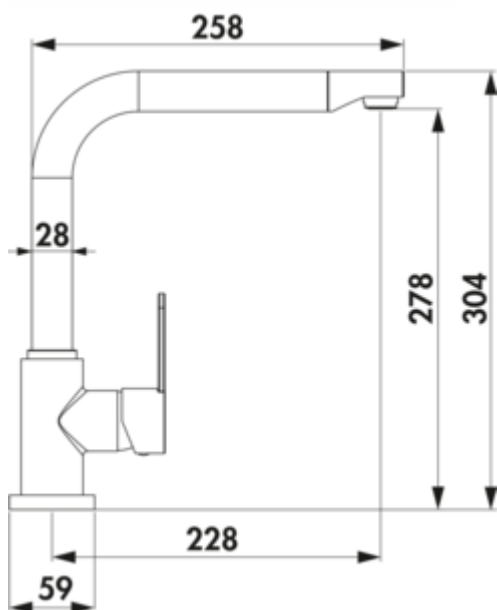

Single lever faucet. With swivelling outlet, side lever, ceramic cartridge and scald protection.

— energy-saving cold start function

— swivel range 360°

— drill Ø 35 mm

— corresponds to the German and European drinking water regulation/directive