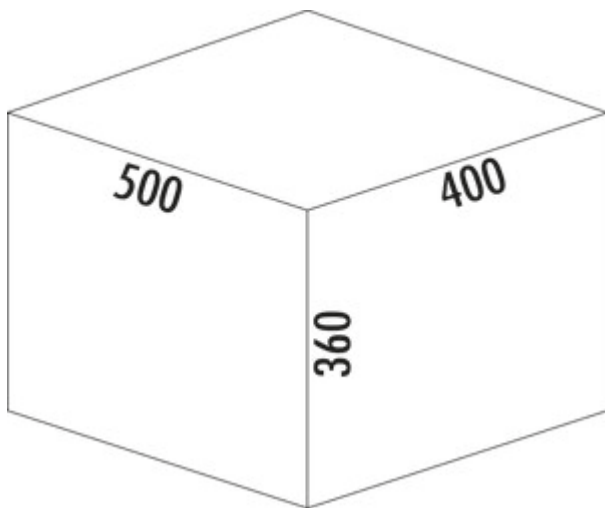

Cox[®] Base 360 S/500-2

Product number: 8012303

Configuration: light grey, H 360 mm

Configuration options

8012303 | light grey, H 360 mm

8013303 | anthracite, H 360 mm

✓ Front pull-out system

✓ full pull-out

✓ 38 l

With pull-out complete lid.

— guide rail depth 470 mm

— waste capacity 38 (1 x 16/1 x 22) liters

— technology: full pull-out

— fitting: cabinet wall and front panel

— with soft retraction and damping

[more infos...](#)

Technical data

Article type	Waste collection system	Opening technology	full pull-out
Width	500 mm	Total volume	38 l
CE marking on the product	No	Volume/content container 1	16 l
Mounting/Fixing	cabinet wall front panel	Volume/content container 2	22 l
Cabinet width	500 mm	Soft closing	Yes
Shape	angular	Colour guide	silver
Material container	plastic	Design	Front pull-out system
Colour total cover	silver	Volume/Content container	16/22
Cover	Yes	Retractable total cover	Yes
Lid type(s)	Complete lid	Guide rail depth	470 mm
Number of containers	2	Locking mechanism	With damper