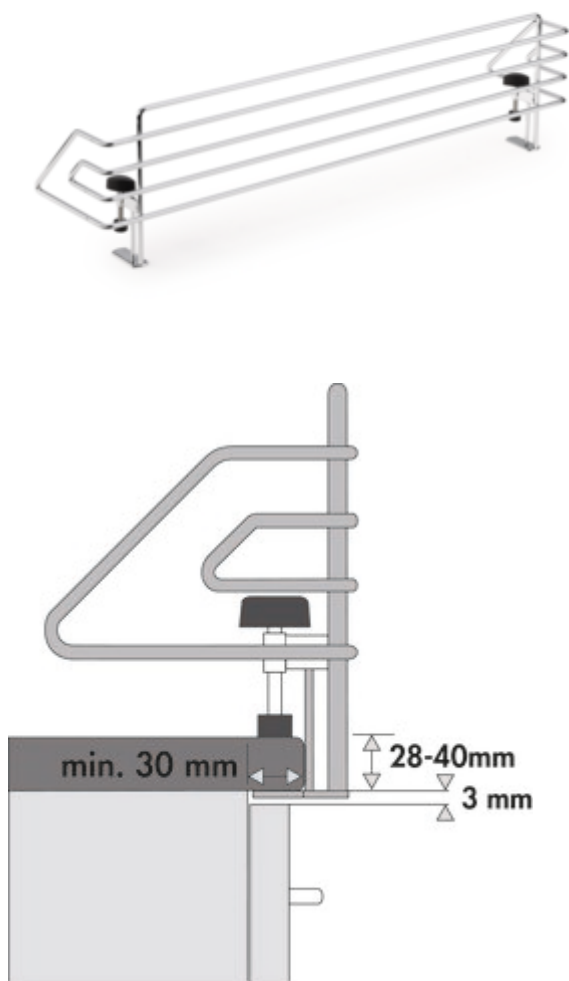

## Stove protection grid

Product number: 8031008

Configuration: for 900 mm cabinet, B 978 mm

### Configuration options

8031005 | for 600 mm cabinet, W 678 mm

8031008 | for 900 mm cabinet, B 978 mm

- ✓ Equipment for cabinets
- ✓ Suitable for hob width: 900 mm
- ✓ Material: Chrome

Chrome. For simple mounting on the worktop in front of a 600 mm or 900 mm hob.  
—175 x 140 mm (H x D)

### Technical data

Article type	Equipment for cabinets	Mounting/Fixing	on the worktop
Width	978 mm	Suitable for worktop thickness	28 - 40 mm
Material	Chrome	Suitable for hob width	900 mm