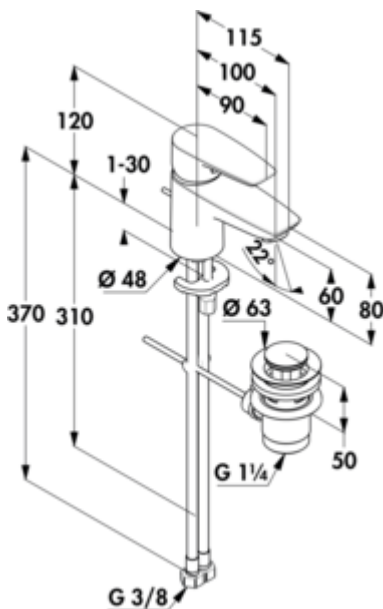

## Kludi Pure & Solid bathroom

Product number: 5023101

Configuration: chrome, high pressure

### Configuration options

5023101 | chrome, high pressure

- ✓ Washbasin tap
- ✓ high pressure

Single lever faucet. With pop-up rod waste fitting 1¼" and ceramic cartridge.  
— drill Ø 35 mm

[more infos...](#)

### Technical data

Article type	Washbasin tap	Cartridge with ceramic sealing discs	Yes
Brand	Kludi	Type of fitting	Single lever faucet
Number of handles	1	Operating pressure	high pressure
Total installation height	120 mm	Width	48 mm
Height	120 mm	Hose thread	3/8"
Outreach	100 mm	Worktop thickness	30 mm
Discharge height	60 mm	Excenter fitting	With pop-up rod waste fitting 1¼"
Operating mode	Lever	Number of tap holes	1
Drilling diameter	35 mm	Angle of inclination of aerator	22 °
Handle position	top	Max. Flow rate at 3 bar	5 l/min
Lever length	90 mm		