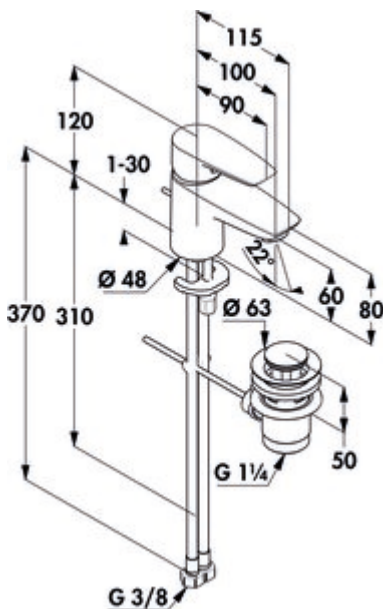

## Kludi Pure & Solid bathroom

Product number: 5023101

Configuration: chrome, high pressure

### Configuration options

5023101 | chrome, high pressure

- ✓ Washbasin tap
- ✓ high pressure

Single lever faucet. With pop-up rod waste fitting 1¼" and ceramic cartridge.  
— drill Ø 35 mm

[more infos...](#)

### Technical data

Article type	Washbasin tap	Cartridge with ceramic sealing discs	Yes
Brand	Kludi	Type of fitting	Single lever faucet
Number of handles	1	Operating pressure	high pressure
Total installation height	120 mm	Width	48 mm
Outreach	100 mm	Hose thread	3/8"
Discharge height	60 mm	Worktop thickness	30 mm
Operating mode	Lever	Excenter fitting	With pop-up rod waste fitting 1¼"
Drilling diameter	35 mm	Number of tap holes	1
Handle position	top	Angle of inclination of aerator	22 °
Lever length	90 mm	Max. Flow rate at 3 bar	5 l/min

### Accessories

5031005	Dirt Filter Ecco 1, 3/8", chrome
---------	----------------------------------