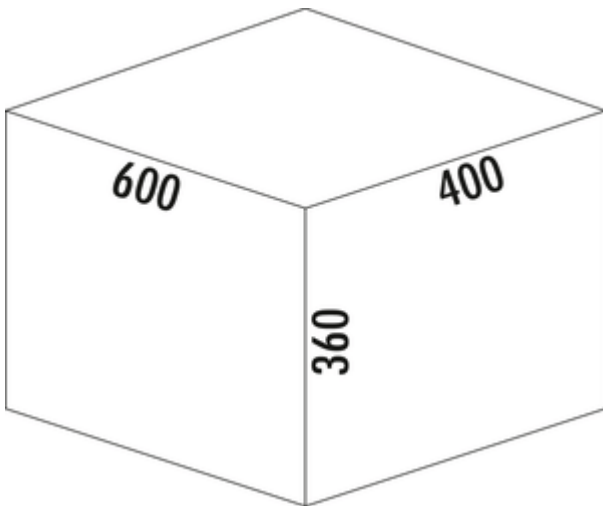

Cox® Base 360 S/600-3

Product number: 8012305

Configuration: without bio lid, light grey, H 360 mm

Configuration options

- 8012305 | without bio lid, light grey, H 360 mm
- 8012315 | with bio lid, light grey, H 360 mm
- 8013305 | without bio lid, anthracite, H 360 mm
- 8013315 | with bio lid, anthracite, H 360 mm

- ✓ Front pull-out system
- ✓ full pull-out
- ✓ 42 l

With pull-out complete lid.

- guide rail depth 470 mm
- waste capacity 42 (2 x 10/1 x 22) l
- technology: full pull-out
- fitting: cabinet wall and front panel
- **with soft retraction and damping**

[more infos...](#)

Technical data

Article type	Waste collection system	Total volume	42 l
Height	360 mm	Volume/content container 1	22 l
Width	600 mm	Volume/content container 2	10 l
Mounting/Fixing	cabinet wall front panel	Volume/content container 3	10 l
Cabinet width	600 mm	Soft closing	Yes
Shape	angular	Colour guide	silver
Material container	plastic	Design	Front pull-out system
Colour total cover	silver	Volume/Content container	22/10/10
Cover	Yes	Organic lid	No
Lid type(s)	Complete lid	Retractable total cover	Yes
Number of containers	3	Guide rail depth	470 mm
Opening technology	full pull-out	Locking mechanism	With damper