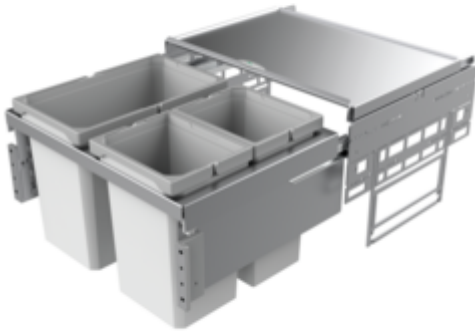

Cox® Base 360 S/600-3

Product number: 8012305

Configuration: without bio lid, light grey, H 360 mm

Configuration options

- 8012305 | without bio lid, light grey, H 360 mm
- 8012315 | with bio lid, light grey, H 360 mm
- 8013305 | without bio lid, anthracite, H 360 mm
- 8013315 | with bio lid, anthracite, H 360 mm

- ✓ Front pull-out system
- ✓ full pull-out
- ✓ 42 l

With pull-out complete lid.

- guide rail depth 470 mm
- waste capacity 42 (2 x 10/1 x 22) l
- technology: full pull-out
- fitting: cabinet wall and front panel
- **with soft retraction and damping**

[more infos...](#)

Technical data

Article type	Waste collection system	Total volume	42 l
Height	360 mm	Volume/content container 1	22 l
Width	600 mm	Volume/content container 2	10 l
Mounting/Fixing	cabinet wall front panel	Volume/content container 3	10 l
Cabinet width	600 mm	Soft closing	Yes
Shape	angular	Colour guide	silver
Material container	plastic	Design	Front pull-out system
Colour total cover	silver	Volume/Content container	22/10/10
Cover	Yes	Organic lid	No
Lid type(s)	Complete lid	Retractable total cover	Yes
Number of containers	3	Guide rail depth	470 mm
Opening technology	full pull-out	Locking mechanism	With damper

Spare Parts

8012320	Cox® system container, Single bucket, light grey, 10 liters
8013320	Cox® system container, Single bucket, anthracite, 10 liters
8012322	Cox® system container, Single bucket, light grey, 22 liters
8013322	Cox® system container, Single bucket, anthracite, 22 liters
8010146	Complete lid, Accessory, silver
8013146	Complete lid, Accessory, anthracite