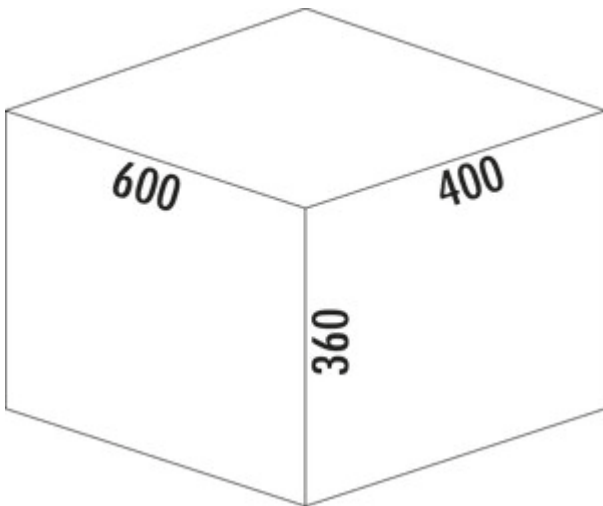

Cox[®] Base 360 S/600-3

Product number: 8012305

Configuration: without bio lid, light grey, H 360 mm

Configuration options

- 8012305 | without bio lid, light grey, H 360 mm
- 8012315 | with bio lid, light grey, H 360 mm
- 8013305 | without bio lid, anthracite, H 360 mm
- 8013315 | with bio lid, anthracite, H 360 mm

- ✓ Front pull-out system
- ✓ full pull-out
- ✓ 42 l

With pull-out complete lid.

- guide rail depth 470 mm
- waste capacity 42 (2 x 10/1 x 22) liters
- technology: full pull-out
- fitting: cabinet wall and front panel
- with soft retraction and damping

[more infos...](#)

Technical data

| | | | |
|---------------------------|-----------------------------|----------------------------|-----------------------|
| Article type | Waste collection system | Total volume | 42 l |
| Width | 600 mm | Volume/content container 1 | 22 l |
| CE marking on the product | No | Volume/content container 2 | 10 l |
| Mounting/Fixing | cabinet wall front panel | Volume/content container 3 | 10 l |
| Cabinet width | 600 mm | Soft closing | Yes |
| Shape | angular | Colour guide | silver |
| Material container | plastic | Design | Front pull-out system |
| Colour total cover | silver | Volume/Content container | 22/10/10 |
| Cover | Yes | Organic lid | No |
| Lid type(s) | Complete lid | Retractable total cover | Yes |
| Number of containers | 3 | Guide rail depth | 470 mm |
| Opening technology | full pull-out | Locking mechanism | With damper |