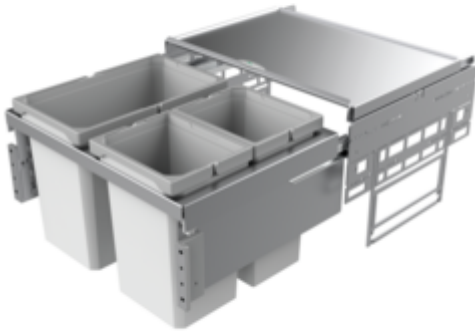

Cox[®] Base 360 S/600-3

Product number: 8012305

Configuration: without bio lid, light grey, H 360 mm

Configuration options

- 8012305 | without bio lid, light grey, H 360 mm
- 8012315 | with bio lid, light grey, H 360 mm
- 8013305 | without bio lid, anthracite, H 360 mm
- 8013315 | with bio lid, anthracite, H 360 mm

- ✓ Front pull-out system
- ✓ full pull-out
- ✓ 42 l

With pull-out complete lid.

- guide rail depth 470 mm
- waste capacity 42 (2 x 10/1 x 22) liters
- technology: full pull-out
- fitting: cabinet wall and front panel
- with soft retraction and damping

[more infos...](#)

Technical data

| | | | |
|---------------------------|-----------------------------|----------------------------|-----------------------|
| Article type | Waste collection system | Total volume | 42 l |
| Width | 600 mm | Volume/content container 1 | 22 l |
| CE marking on the product | No | Volume/content container 2 | 10 l |
| Mounting/Fixing | cabinet wall front panel | Volume/content container 3 | 10 l |
| Cabinet width | 600 mm | Soft closing | Yes |
| Shape | angular | Colour guide | silver |
| Material container | plastic | Design | Front pull-out system |
| Colour total cover | silver | Volume/Content container | 22/10/10 |
| Cover | Yes | Organic lid | No |
| Lid type(s) | Complete lid | Retractable total cover | Yes |
| Number of containers | 3 | Guide rail depth | 470 mm |
| Opening technology | full pull-out | Locking mechanism | With damper |