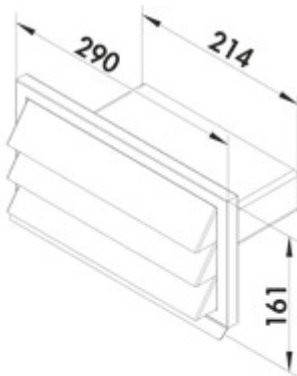

E-Jal top external blind

Product number: 4022021
 Configuration: stainless steel

Configuration options
 4022021 | stainless steel

- ✓ External blind
 - ✓ surface mounting
- 290 x 150 mm, with backpressure shutter for connection 220 x 55 mm to COMPAIR[®] 125 wide duct.
 — connector depth 110 mm

[more infos...](#)

Technical data

Article type	External blind	Connection diameter	125 mm
Width	290 mm	Connection dimension	connection 220 x 55 mm to COMPAIR [®] 125 wide duct
Material	stainless steel	Blind version	with backpressure shutter
Mounting/Fixing	surface mounting	System dimension	150
Certification	stainless	Output drive	angular
Shape	angular	Ventilation system	COMPAIR top
Support depth	120 mm		