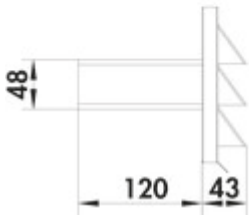

E-Jal top external blind

Product number: 4022021
 Configuration: stainless steel

Configuration options
 4022021 | stainless steel

- ✓ External blind
 - ✓ surface mounting
- 290 x 150 mm, with backpressure shutter for connection 220 x 55 mm to COMPAIR[®] 125 wide duct.
 — connector depth 110 mm

[more infos...](#)

Technical data

Article type	External blind	Connection diameter	125 mm
Width	290 mm	Connection dimension	connection 220 x 55 mm to COMPAIR [®] 125 wide duct
Material	stainless steel	Blind version	with backpressure shutter
Mounting/Fixing	surface mounting	System dimension	150
Certification	stainless	Output drive	angular
Shape	angular	Ventilation system	COMPAIR top
Support depth	120 mm		