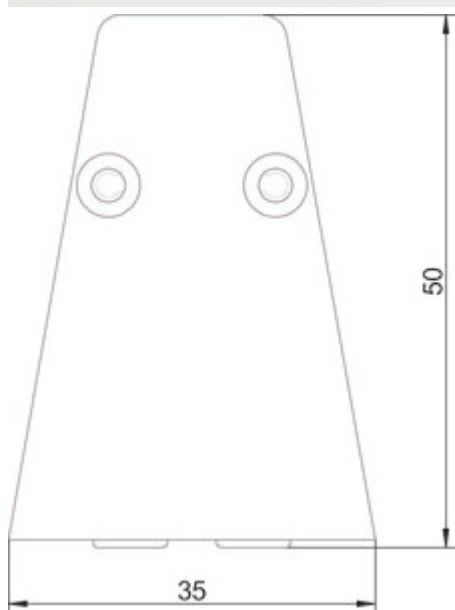

transFORM profile

Product number: 8041245

Configuration: L 1800 mm

Configuration options

8041214 | L 900 mm

8041215 | L 1200 mm

8041216 | L 1500 mm

8041245 | L 1800 mm

8041246 | L 2400 mm

- ✓ Rail system
- ✓ Material: aluminium
- ✓ angular

Black matt, powder-coated.

Set consisting of:

— basic profile and cover profile (end caps and screws included)

[more infos...](#)

Technical data

Article type	Rail system	Surface/coating	powder coated
Width	1.800 mm	Shape	angular
Material	aluminium	Illuminant included	No
Mounting/Fixing	Wall mounting screwable	Lighting	No
Note	With bolted connection.		