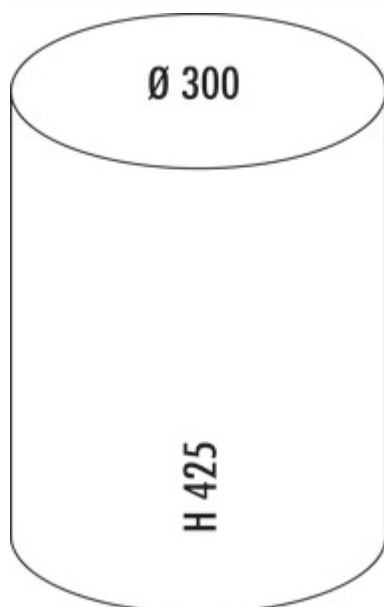

## WESCO® Pedal bin 116

Product number: 8012150  
Configuration: nickel silver

### Configuration options

8012148 | white  
8012150 | nickel silver  
8012151 | graphite  
8012152 | almond  
8012165 | red  
8012166 | black matt  
8012167 | white matt  
8012168 | graphite matt  
8012169 | sand matt  
8036161 | black

- ✓ Free-standing containers
- ✓ footstep mechanism
- ✓ 13 l
  - waste capacity 13 litres
  - powder-coated sheet steel body and lid
  - plastic insert
  - plastic foot pedal
  - plastic base ring

[more infos...](#)

### Technical data

Article type	Free-standing container	Number of containers	1
Brand	WESCO®	Opening technology	footstep mechanism
Width	300 mm	Total volume	13 l
Material	powder coated steel sheet	Volume/content container 1	13 l
Dishwasher safe	Not dishwasher-safe	Design	Free-standing containers
Shape	round	Waste bin dimensions (Wesco.de)	425 x 300
Material container	plastic	Old Wesco order no.	116212-03
Cover	Yes	Footstep material	plastic
Lid type(s)	Closing-lid	Material Boden	with plastic edge