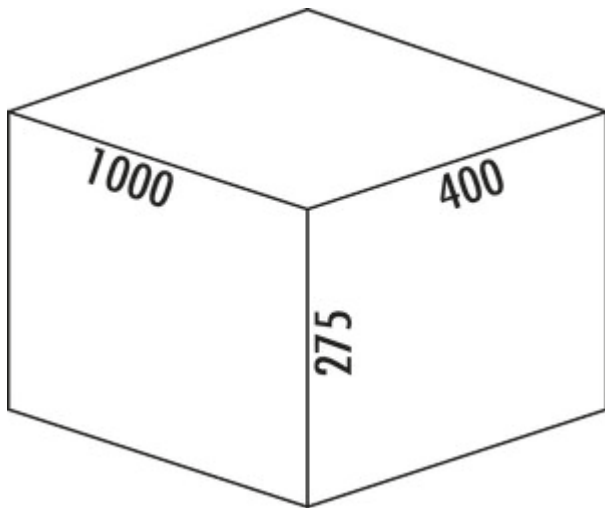

Cox[®] Box 275 S/1000-4

Product number: 8012470
Configuration: light grey

Configuration options

8012470 | light grey

- ✓ Existing pull-outs
- ✓ full pull-out
- ✓ 56 l

For installation on existing pull-outs. With non-slip inlay mat and fixed complete lid.

— waste capacity 56 (2 x 16/2 x 12) liters

— bucket height 256 mm

— total height 275 mm

— The complete lid can be mounted behind the top front to save space.

— suitable for Cox Work[®] utensils box

[more infos...](#)

Technical data

Article type	Waste collection system	Number of containers	4
Height	275 mm	Opening technology	full pull-out
Width	1.000 mm	Total volume	56 l
Mounting/Fixing	on existing pull-outs	Volume/content container 1	16 l
Cabinet width	1000 mm	Volume/content container 2	16 l
Shape	angular	Volume/content container 3	12 l
More parts	non-slip inlay mat	Volume/content container 4	12 l
Material lid	metal	Design	Existing pull-outs
Material container	plastic	Volume/Content container	16/16/12/12
Colour total cover	silver	Retractable total cover	No
Cover	Yes	Bucket height	256 mm
Lid type(s)	Complete lid		