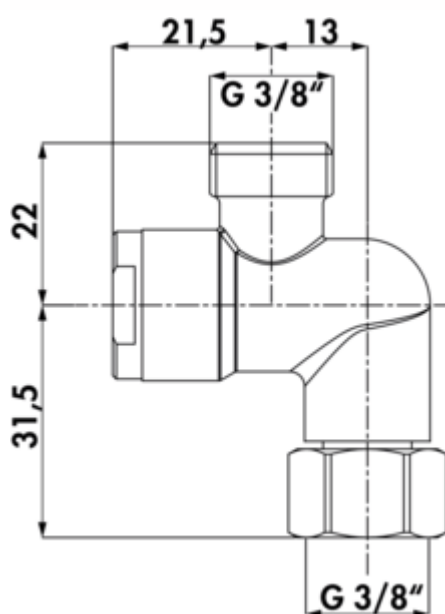

Dirt filter Ecco 1

Product number: 5031005
Configuration: 3/8", chrome

Configuration options

5031005 | 3/8", chrome

✓ Dirt filter

For corner valves DN 10. With filter insert and removable screw. Protects the cartridge against ingress of dirt. For high-pressure faucets two filters are required, for low-pressure faucets, only one filter.

[more infos...](#)

Technical data

Article type	Dirt filter	Suitable for	for corner valves DN 10
Height	53,5 mm	With filter insert and detachable screw	Yes
Note	for high-pressure faucets two filters are required, for low-pressure faucets, only one filter with filter insert and removable screw	Hose thread	3/8"
Further	Protects the cartridge against ingress of dirt	Thread	3/8"