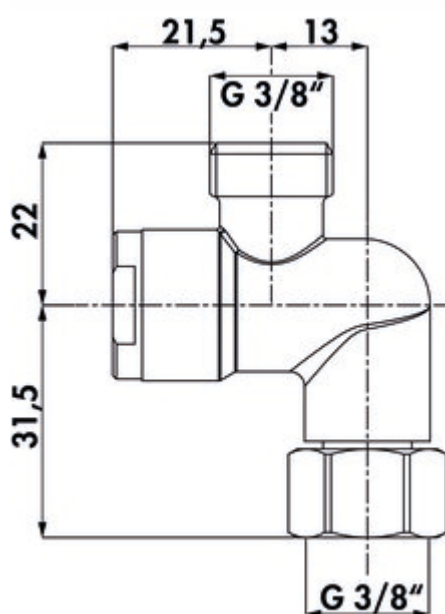

## Dirt filter Ecco 1

Product number: 5031005  
Configuration: 3/8", chrome

### Configuration options

5031005 | 3/8", chrome

#### ✓ Dirt filter

For corner valves DN 10. With filter insert and removable screw. Protects the cartridge against ingress of dirt. For high-pressure faucets two filters are required, for low-pressure faucets, only one filter.

### Technical data

Article type	Dirt filter	Suitable for	for corner valves DN 10
Height	53,5 mm	With filter insert and detachable screw	Yes
Note	for high-pressure faucets two filters are required, for low-pressure faucets, only one filter with filter insert and removable screw	Hose thread	3/8"
Further	Protects the cartridge against ingress of dirt	Thread	3/8"