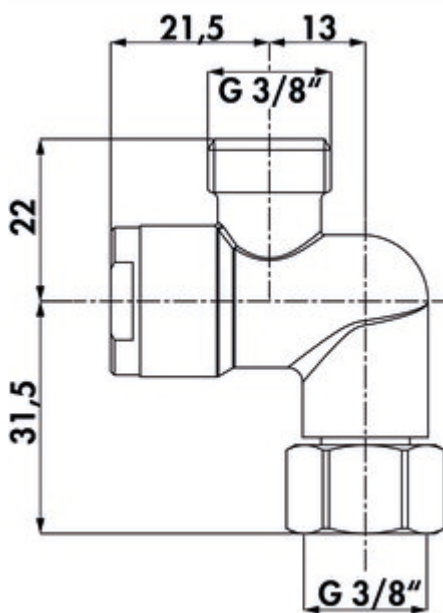

## Dirt filter Ecco 1

Product number: 5031005  
 Configuration: 3/8", chrome

### Configuration options

5031005 | 3/8", chrome

✓ **Dirt filter**

For corner valves DN 10. With filter insert and removable screw. Protects the cartridge against ingress of dirt. For high-pressure faucets two filters are required, for low-pressure faucets, only one filter.

### Technical data

Article type	Dirt filter	With filter insert and detachable screw	Yes
Note	for high-pressure faucets two filters are required, for low-pressure faucets, only one filter with filter insert and removable screw	Hose thread	3/8"
Further	Protects the cartridge against ingress of dirt	Thread	3/8"
Suitable for	for corner valves DN 10		