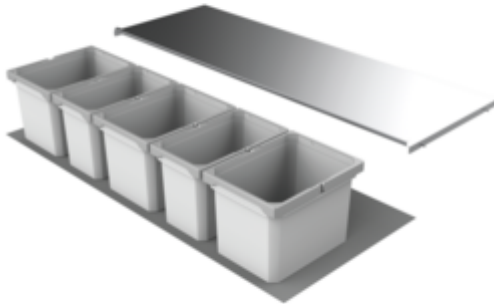

Cox[®] Box 235 K/1200-5

Product number: 8012460

Configuration: without bio lid, light grey

Configuration options

8012460 | without bio lid, light grey

8012461 | with bio lid, light grey

- ✓ Existing pull-outs
- ✓ full pull-out
- ✓ 45 l

For installation on existing pull-outs. With non-slip inlay mat and fixed complete lid.

— waste capacity 45 (3 x 10/2 x 7.5) liters

— bucket height 216 mm

— total height 235 mm

— The complete lid can be mounted behind the top front to save space.

[more infos...](#)

Technical data

Article type	Waste collection system	Opening technology	full pull-out
Height	235 mm	Total volume	45 l
Width	1.200 mm	Volume/content container 1	10 l
Mounting/Fixing	on existing pull-outs	Volume/content container 2	10 l
Cabinet width	1200 mm	Volume/content container 3	10 l
Shape	angular	Volume/content container 4	7,5 l
More parts	non-slip inlay mat	Design	Existing pull-outs
Material lid	metal	Volume/Content container	10/10/10/7,5/7,5
Material container	plastic	Organic lid	No
Colour total cover	silver	Retractable total cover	No
Cover	Yes	Volume/content container 5	7,5 l
Lid type(s)	Complete lid	Bucket height	216 mm
Number of containers	5		