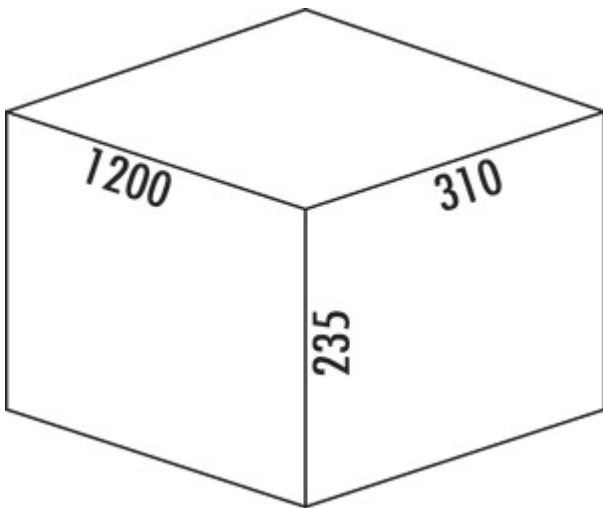

Cox[®] Box 235 K/1200-5

Product number: 8012460

Configuration: without bio lid, light grey

Configuration options

8012460 | without bio lid, light grey

8012461 | with bio lid, light grey

- ✓ Existing pull-outs
- ✓ full pull-out
- ✓ 45 l

For installation on existing pull-outs. With non-slip inlay mat and fixed complete lid.

— waste capacity 45 (3 x 10/2 x 7.5) liters

— bucket height 216 mm

— total height 235 mm

— The complete lid can be mounted behind the top front to save space.

[more infos...](#)

Technical data

Article type	Waste collection system	Opening technology	full pull-out
Height	235 mm	Total volume	45 l
Width	1.200 mm	Volume/content container 1	10 l
Mounting/Fixing	on existing pull-outs	Volume/content container 2	10 l
Cabinet width	1200 mm	Volume/content container 3	10 l
Shape	angular	Volume/content container 4	7,5 l
More parts	non-slip inlay mat	Design	Existing pull-outs
Material lid	metal	Volume/Content container	10/10/10/7,5/7,5
Material container	plastic	Organic lid	No
Colour total cover	silver	Retractable total cover	No
Cover	Yes	Volume/content container 5	7,5 l
Lid type(s)	Complete lid	Bucket height	216 mm
Number of containers	5		