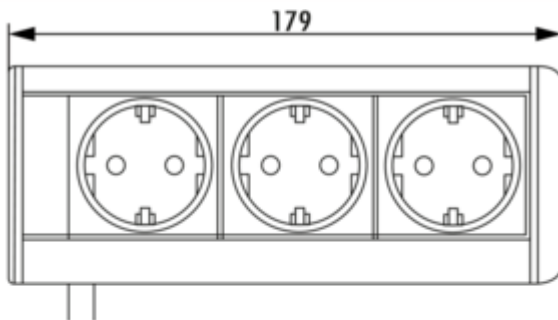

Evoline® R Dock

Product number: 8031146

Configuration: silver coloured

Configuration options

8031146 | silver coloured

- ✓ Surface-mounted socket element
- ✓ 3 x earthed plug socket
- ✓ angular

Socket element. 3-fold. Especially suited for installation below wall-mounted cabinets, shelves or under the work surface.

- housing made of aluminium
- 70 x 179 x 73 mm (H x W x D)
- 2500 mm mains connection line, earthing contact plug enclosed loosely
- attachment set
- cable outlet back (below/top)

[more infos...](#)

Technical data

Article type	Socket element	Length of the supply line (primary)	2.500 mm
Height	70 mm	Version sockets	3 x earthed plug socket
Width	179 mm	Housing colour	aluminium
Material	aluminium	Mains plug loosely enclosed	Yes
Cable outlet	cable outlet back (below/top)	Colour socket	black
Mounting/Fixing	Base unit installation (wall unit/shelf) on the worktop	Switch for external lighting	No
Material housing	aluminium	Type of socket element	Surface-mounted socket element
Certification	CE TÜV	Number of sockets (total)	3
Shape	angular		