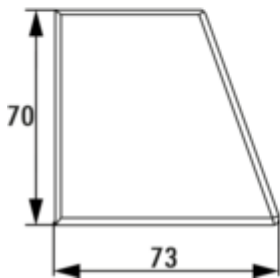

Evoline® R Dock

Product number: 8031146

Configuration: silver coloured

Configuration options

8031146 | silver coloured

- ✓ Surface-mounted socket element
- ✓ 3 x earthed plug socket
- ✓ angular

Socket element. 3-fold. Especially suited for installation below wall-mounted cabinets, shelves or under the work surface.

- housing made of aluminium
- 70 x 179 x 73 mm (H x W x D)
- 2500 mm mains connection line, earthing contact plug enclosed loosely
- attachment set
- cable outlet back (below/top)

[more infos...](#)

Technical data

Article type	Socket element	Length of the supply line (primary)	2.500 mm
Height	70 mm	Version sockets	3 x earthed plug socket
Width	179 mm	Housing colour	aluminium
Material	aluminium	Mains plug loosely enclosed	Yes
Cable outlet	cable outlet back (below/top)	Colour socket	black
Mounting/Fixing	Base unit installation (wall unit/shelf) on the worktop	Switch for external lighting	No
Material housing	aluminium	Type of socket element	Surface-mounted socket element
Certification	CE TÜV	Number of sockets (total)	3
Shape	angular		