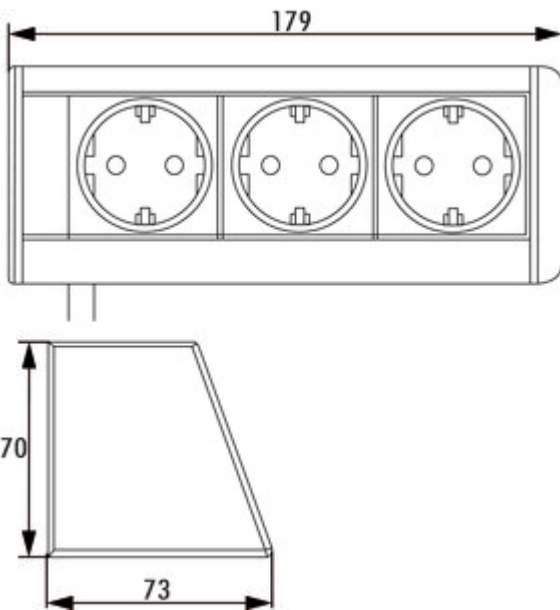

Evoline® R Dock

Product number: 8031146

Configuration: silver coloured

Configuration options

8031146 | silver coloured

- ✓ Surface-mounted socket element
- ✓ 3 x earthed plug socket
- ✓ angular

Socket element. 3-fold. Especially suited for installation below wall-mounted cabinets, shelves or under the work surface.

- housing made of aluminium
- 70 x 179 x 73 mm (H x W x D)
- 2500 mm mains connection line, earthing contact plug enclosed loosely
- attachment set
- cable outlet back (below/top)

[more infos...](#)

Technical data

Article type	Socket element	Version sockets	3 x earthed plug socket
Width	179 mm	Housing colour	aluminium
Material	aluminium	Mains plug loosely enclosed	Yes
Cable outlet	cable outlet back (below/top)	Colour socket	black
Mounting/Fixing	Base unit installation (wall unit/shelf) on the worktop	Switch for external lighting	No
Material housing	aluminium	Number of USB ports	0
Certification	CE TÜV	Type of socket element	Surface-mounted socket element
Shape	angular	Number of sockets (total)	3
Length of the supply line (primary)	2.500 mm		