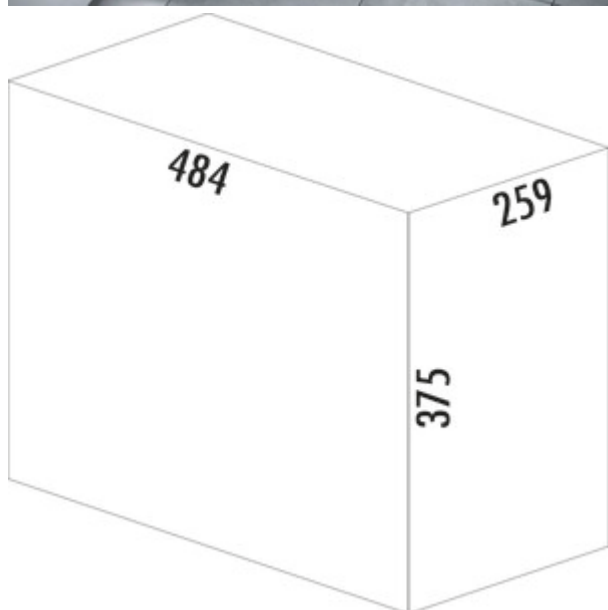

## Tandem 2

Product number: 8011053  
 Configuration: graphite grey

### Configuration options

8011053 | graphite grey

- ✓ Existing pull-outs
- ✓ Front pull-out system
- ✓ full pull-out
- waste capacity 30 (2 x 15) liters
- technology: for existing pull-outs
- fitting: on tray pull-out or in a drawer

### Technical data

Article type	Waste collection system	Lid type(s)	Complete lid
Width	259 mm	Number of containers	2
CE marking on the product	No	Opening technology	full pull-out
Mounting/Fixing	on tray pull-out or in a drawer	Total volume	30 l
Cabinet width	300 mm	Volume/content container 1	15 l
Shape	angular	Volume/content container 2	15 l
Frame colour	silver	Design	Existing pull-outs Front pull-out system
Material container	plastic	Volume/Content container	15/15
Colour total cover	graphite grey		

### Spare Parts

8010110	Replacement container, Single bucket, graphite grey, 15 liters
---------	--