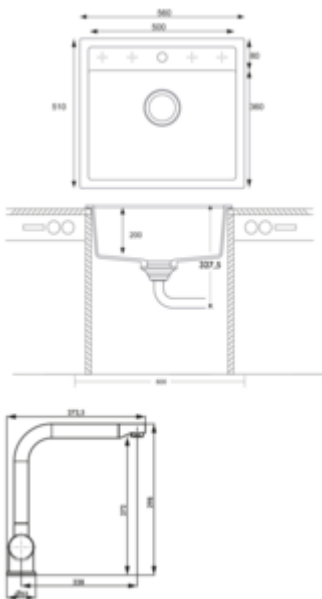

- ✓ Built-in sink
- ✓ Flush mounted sink
- ✓ Composite

Built-in sink. Composite, single bowl. 3½" basket strainer valve flush with rotational ex-center fitting, chrome-plated. 5 pre-drilled holes, **drill holes must be completed during assembly.**

Also suitable for flush installation.

- suitable for worktop thicknesses from 22 mm to 44 mm
- cut-out dimensions ca. 540 x 490 mm
- tested according to the EU standard BS EN 13310:2015
- can also be used in combination with hot water fittings (+/-100 °C)

Single lever faucet with **swivelling outlet**, stainless steel coloured/black, side lever and ceramic cartridge.

- swivel range 360°
- drill Ø 35 mm

[more infos...](#)

Technical data

Article type	Sink	Height main sink	200 mm
Height	327,5 mm	Depth main sink	360 mm
Width	560 mm	Maximum worktop material thickness	44 mm
Material	Composite	Material thickness worktop minimum	22 mm
Cabinet width	600 mm	Armature bench	Yes
Cut-out dimension	approx. 540 x 490 mm (built-in sink)	Number of holes	5 pre-drilled holes drill holes must be completed during assembly
Excenter fitting	Eccentric set, chrome-plated	Note fitting bore	pre-drilled
Valve type	3½" basket strainer valve flush	Number of sinks	1 main sink
Overflow	Overflow in the main basin	Number of overflow points	1
Installation variant	Built-in sink Flush mounted sink	Garnish actuation	Chrome-plated rotary eccentric
Main sink width	500 mm		