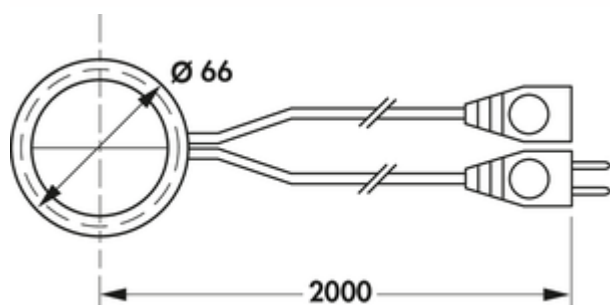

Rondo surface mounted switch

Product number: 7053096

Configuration: white

Configuration options

7053096 | white

7053098 | stainless steel coloured

- ✓ Switch
- 230 V, max. 2.5 A
- round form
- flat European plug and coupling
- 2 x 2000 mm mains connecting line

[more infos...](#)

Technical data

Article type	Switch	Shape	round
Width	66 mm	Length secondary line/switch line	2.000 mm
Mains voltage	230 V	Type of secondary line/switch line	with Euro coupling
Mounting/Fixing	surface mounting	Connection	One-sided