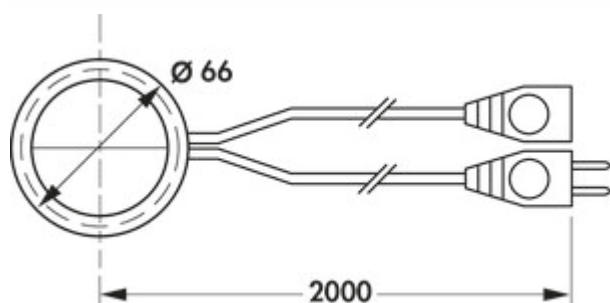

## Rondo surface mounted switch

Product number: 7053096

Configuration: white

### Configuration options

7053096 | white

7053098 | stainless steel coloured

- ✓ Switch
- 230 V, max. 2.5 A
- round form
- flat European plug and coupling
- 2 x 2000 mm mains connecting line

[more infos...](#)

### Technical data

Article type	Switch	Shape	round
Width	66 mm	Length secondary line/switch line	2.000 mm
Mains voltage	230 V	Type of secondary line/switch line	with Euro coupling
Mounting/Fixing	surface mounting	Connection	One-sided