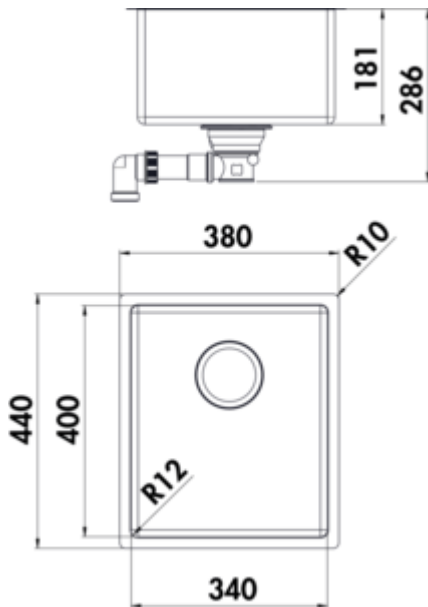

Corno Basso 2

Product number: 1013140

Configuration: stainless steel

Configuration options

1013140 | stainless steel

1041113 | set (sink and Arco 1 faucet)

- ✓ Built-in sink
- ✓ Flush mounted sink
- ✓ Sub-structure bowl

Built-in/sub-structure sink. Single bowl. 3½" drain and spill-over fitting. When using the mounting brackets supplied, the installation width required increases by approx. 30 mm per side in case of the sub-structure sink.

Flat edge: also suitable for flush installation

— cut-out dimensions ca. 370 x 430 mm (built-in sink)

— cut-out dimensions ca. 340 x 400 mm (substructure sink)

[more infos...](#)

Technical data

Article type	Sink	Main sink width	340 mm
Height	286 mm	Height main sink	181 mm
Width	380 mm	Depth main sink	400 mm
Material	stainless steel	Flushing radius (R)	10
Note	when using the mounting brackets supplied, the installation width required increases by approx. 30 mm per side in case of the sub-structure sink	Maximum worktop material thickness	40 mm
Cabinet width	450 mm	Material thickness worktop minimum	10 mm
Cut-out dimension	approx. 370 x 430 mm (built-in sink) approx. 340 x 400 mm (substructure sink)	Armature bench	No
Worktop thickness	The sinks are suitable for worktop thicknesses from 10–40 mm (built-in sink) and from 20 mm (sub-structure sink)	Number of sinks	1 main sink
Excenter fitting	Drain and spill-over fitting	Number of overflow points	1
Valve type	3½" basket strainer valve flush	Sound insulation	Yes
Overflow	Overflow in the main basin	Pelvic inner radius (R)	12
Installation variant	Built-in sink Flush mounted sink Sub-structure bowl		