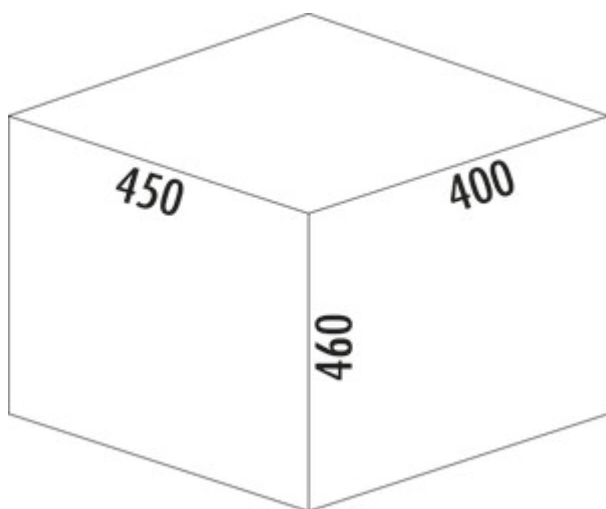

## Cox<sup>®</sup> Base 460 S/450-2

Product number: 8012306

Configuration: light grey, H 460 mm

### Configuration options

8012306 | light grey, H 460 mm

✓ Front pull-out system

✓ full pull-out

✓ 42 l

With pull-out complete lid.

— guide rail depth 470 mm

— waste capacity 42 (2 x 21) liters

### Technical data

Article type	Waste collection system	Total volume	42 l
Width	450 mm	Volume/content container 1	21 l
Mounting/Fixing	cabinet wall front panel	Volume/content container 2	21 l
Cabinet width	450 mm	Soft closing	Yes
Shape	angular	Colour guide	silver
Frame colour	silver	Design	Front pull-out system
Material container	plastic	Volume/Content container	21/21
Colour total cover	silver	Retractable total cover	Yes
Cover	Yes	Number of containers in additional drawer	2
Lid type(s)	Complete lid	Guide rail depth	470 mm
Number of containers	2	Locking mechanism	With damper
Opening technology	full pull-out		