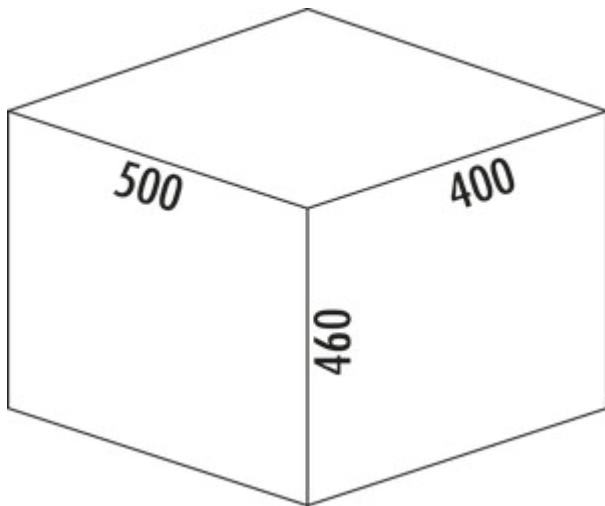

Cox[®] Base 460 R/500-1

Product number: 8012445

Configuration: light grey, H 460 mm

Configuration options

8012445 | light grey, H 460 mm

✓ Front pull-out system

✓ full pull-out

✓ 39 l

With pull-out complete lid.

— guide rail depth 470 mm

— waste capacity 39 liters

— technology: full pull-out

— frame/guide silver

— complete lid silver

— fitting: cabinet wall and front panel

— incl. top frame for bag attachment

— with soft retraction and damping

[more infos...](#)

Technical data

Article type	Waste collection system	Number of containers	1
Width	500 mm	Opening technology	full pull-out
CE marking on the product	No	Total volume	39 l
Mounting/Fixing	cabinet wall front panel	Volume/content container 1	39 l
Cabinet width	500 mm	Soft closing	Yes
Shape	angular	Colour guide	silver
Frame colour	grey	Design	Front pull-out system
Material container	plastic	Volume/Content container	39
Colour total cover	silver	Retractable total cover	Yes
Cover	Yes	Guide rail depth	470 mm
Lid type(s)	Complete lid	Locking mechanism	With damper