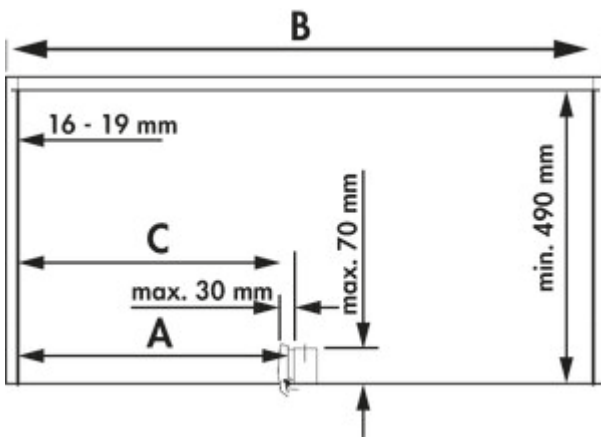

### Configuration options

8037098 | silver  
 8037130 | anthracite

- ✓ Swivelling fitting for corner cabinet
  - ✓ Cabinet width: for 900 mm or 1000 mm
  - ✓ Storage elements can be swivelled in and out independently
- Corner cupboard swivel fitting for accommodating shelves.

- for 900 mm cabinet width and 450 mm door width
- for 1000 mm cabinet width and 500 or 600 mm door width
- installation height 650–850 mm
- installation depth min. 490 mm
- telescopic
- swivels out to the right or left
- swivel technology that slides straight out, no obstruction of the adjacent cabinet

- Set consisting of:
- standpipe
  - 2 x swivel arm
  - pipe fixture above

Please note:  
 Shelves need to be ordered separately!

[more infos...](#)

### Technical data

Article type	Swivelling fitting for corner cabinet	For sidewall thickness	16-19 mm
Note	shelves that slide straight out: no obstruction of the adjacent cabinet Shelves need to be ordered separately	Installation depth	min. 490 mm
Installation_height_list	650–850 mm	Number of storage elements	2
Cabinet width	for 900 mm or 1000 mm	Number of floors	2
Telescopic function	Yes	Opening technology	swivel technology
Consisting of	standpipe 2 x swivel arm pipe fixture above		