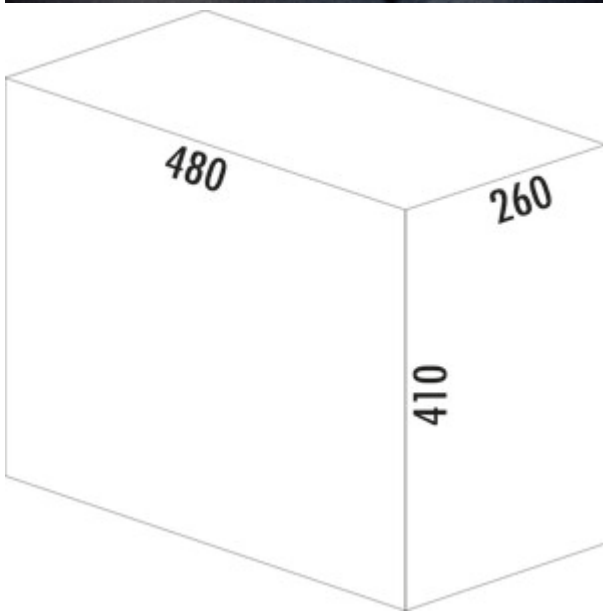

WESCO® Profiline Double-Boy® 410 S/300-2 with front connection

Product number: 8012093

Configuration: anthracite

Configuration options

8012093 | anthracite

- ✓ Front pull-out system
- ✓ full pull-out
- ✓ 30 l
- waste capacity 30 (1 x 20/1 x 10) liters
- technology: full pull-out
- fitting: cabinet bottom and front panel

[more infos...](#)

Technical data

Article type	Waste collection system	Lid type(s)	Complete lid
Brand	WESCO®	Number of containers	1
Width	254 mm	Opening technology	full pull-out
Material	plastic	Total volume	30 l
CE marking on the product	No	Volume/content container 1	20 l
Mounting/Fixing	cabinet bottom front panel	Volume/content container 2	10 l
Cabinet width	300 mm	Soft closing	Yes
Shape	angular	Colour guide	silver
Material container	plastic	Design	Front pull-out system
Colour total cover	silver	Retractable total cover	Yes
Cover	Yes	Guide rail depth	470 mm