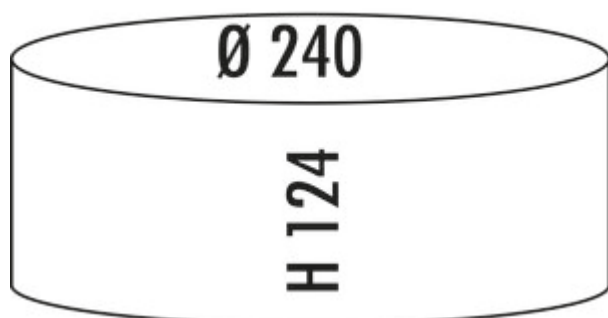

## WESCO® Cookie box Classic Line

Product number: 8012239  
Configuration: graphite matt

### Configuration options

8012235 | red  
8012236 | almond  
8012237 | black matt  
8012238 | white matt  
8012239 | graphite matt  
8012240 | sand matt  
8036163 | darkgreen SE  
8036164 | redorange SE

- ✓ 4 l
- ✓ Pastry tin
- volume 4 litres
- 124 x 240 mm (H x W)

[more infos...](#)

### Technical data

Article type	Pastry tin	Volume/capacity per container	4 l
Brand	WESCO®	Total volume	4 l
Width	240 mm	Volume/content container 1	4 l
Material	powder coated steel sheet	Old Wesco order no.	324402-77
Dishwasher safe	Not dishwasher-safe		