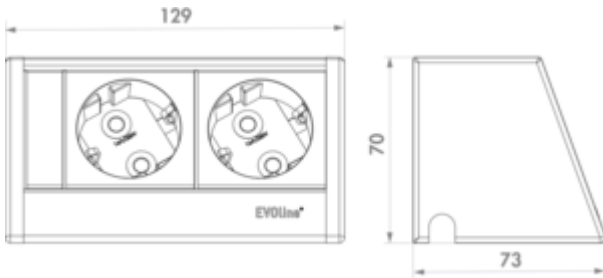

Evoline® Wing 2

Product number: 8031193

Configuration: with earthed plug sockets

Configuration options

8031193 | with earthed plug sockets

8031230 | with Belgian/French sockets

- ✓ Surface-mounted socket element
- ✓ 2 x earthed plug socket
- ✓ angular

Socket element inc. cable routing. 2-fold. Mounting elements for wooden and metal furniture items are included in the scope of delivery.

- silver
- 2500 mm mains connection line, two-pin earthed plug supplied loose
- Suitable for drawers from 400 mm wide and up to a pull-out length of 590 mm.

[more infos...](#)

Technical data

Article type	Socket element	Version sockets	2 x earthed plug socket
Height	70 mm	Housing colour	silver
Width	129 mm	Mains plug loosely enclosed	Yes
Mounting/Fixing	surface mounting	Colour bezel	black
Material housing	plastic	Colour socket	black
Suitable for	suitable for drawers from 400 mm wide and up to a pull-out length of 590 mm	Type of socket element	Surface-mounted socket element
Shape	angular	Number of sockets (total)	2
Length of the supply line (primary)	2.500 mm		