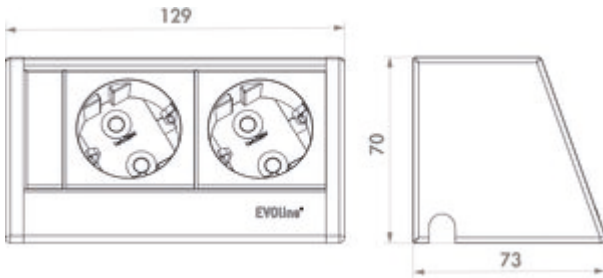

Evoline® Wing 2

Product number: 8031193

Configuration: with earthed plug sockets

Configuration options

8031193 | with earthed plug sockets

8031230 | with Belgian/French sockets

- ✓ Surface-mounted socket element
- ✓ 2 x earthed plug socket
- ✓ angular

Socket element inc. cable routing. 2-fold. Mounting elements for wooden and metal furniture items are included in the scope of delivery.

- silver
- 2500 mm mains connection line, two-pin earthed plug supplied loose
- Suitable for drawers from 400 mm wide and up to a pull-out length of 590 mm.

[more infos...](#)

Technical data

Article type	Socket element	Version sockets	2 x earthed plug socket
Height	70 mm	Housing colour	silver
Width	129 mm	Mains plug loosely enclosed	Yes
Mounting/Fixing	surface mounting	Colour bezel	black
Material housing	plastic	Colour socket	black
Suitable for	suitable for drawers from 400 mm wide and up to a pull-out length of 590 mm	Type of socket element	Surface-mounted socket element
Shape	angular	Number of sockets (total)	2
Length of the supply line (primary)	2.500 mm		