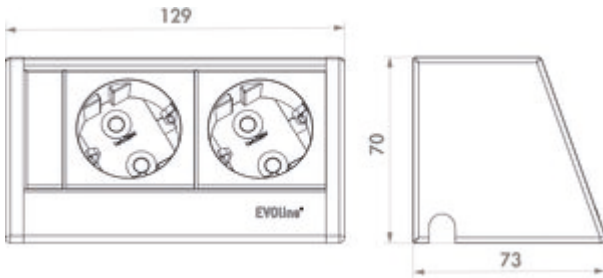

Evoline® Wing 2

Product number: 8031193

Configuration: with earthed plug sockets

Configuration options

8031193 | with earthed plug sockets

8031230 | with Belgian/French sockets

- ✓ Surface-mounted socket element
- ✓ 2 x earthed plug socket
- ✓ angular

Socket element inc. cable routing. 2-fold. Mounting elements for wooden and metal furniture items are included in the scope of delivery.

- silver
- 2500 mm mains connection line, two-pin earthed plug supplied loose
- Suitable for drawers from 400 mm wide and up to an pull-out length of 590 mm.

[more infos...](#)

Technical data

Article type	Socket element	Version sockets	2 x earthed plug socket
Width	129 mm	Housing colour	silver
Mounting/Fixing	surface mounting	Mains plug loosely enclosed	Yes
Material housing	plastic	Colour bezel	black
Suitable for	suitable for drawers from 400 mm wide and up to an pull-out length of 590 mm	Colour socket	black
Shape	angular	Type of socket element	Surface-mounted socket element
Length of the supply line (primary)	2.500 mm	Number of sockets (total)	2