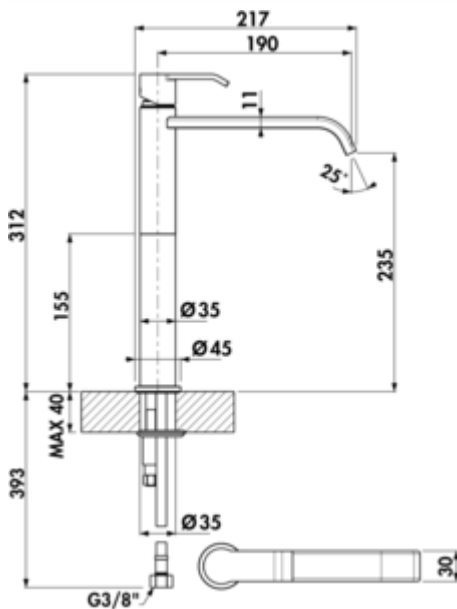

LINEA Stile 2 bathroom

Product number: 5011292

Configuration: black matt, high pressure

Configuration options

5011291 | chrome, high pressure

5011292 | black matt, high pressure

- ✓ Washbasin tap
- ✓ high pressure

Single lever faucet. With ceramic cartridge. Particularly suitable for use with top mounted washbasins.

- without drain fitting
- drill \varnothing 35 mm

BELGAQUA

[more infos...](#)

Technical data

Article type	Washbasin tap	Operating pressure	high pressure
Brand	LINEA	Width	45 mm
Number of handles	1	Material	brass
Total installation height	312 mm	Suitable for	Particularly suitable for use with top-mounted washbasins
Height	312 mm	Surface/coating	powder coated
Outreach	190 mm	Worktop thickness	40 mm
Discharge height	235 mm	Number of tap holes	1
Operating mode	Lever	Cartridge size	25 mm
Drilling diameter	35 mm	Angle of inclination of aerator	25 °
Handle position	top	Connection type	G 3/8" F
Cartridge with ceramic sealing discs	Yes	Connection size	DN 15
Type of fitting	Single lever faucet	Connection hoses	600 mm