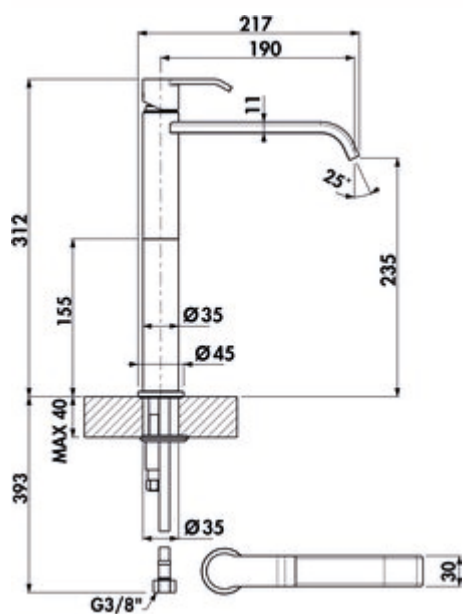

LINEA Stile 2 bathroom

Product number: 5011292

Configuration: black matt, high pressure

Configuration options

5011291 | chrome, high pressure

5011292 | black matt, high pressure

- ✓ Washbasin tap
- ✓ high pressure

Single lever faucet. With ceramic cartridge. Particularly suitable for use with top mounted washbasins.

- without drain fitting
- drill \varnothing 35 mm

BELGAQUA

[more infos...](#)

Technical data

Article type	Washbasin tap	Operating pressure	high pressure
Brand	LINEA	Width	45 mm
Number of handles	1	Material	brass
Total installation height	312 mm	Suitable for	Particularly suitable for use with top-mounted washbasins
Outreach	190 mm	Surface/coating	powder coated
Discharge height	235 mm	Worktop thickness	40 mm
Operating mode	Lever	Number of tap holes	1
Drilling diameter	35 mm	Cartridge size	25 mm
Handle position	top	Angle of inclination of aerator	25 °
Warranty	2-year Naber warranty (except for wear parts); the general warranty conditions of Naber GmbH apply.	Connection type	G 3/8" F
Cartridge with ceramic sealing discs	Yes	Connection size	DN 15
Kundendienst	Your claim to customer service during the warranty period will be settled individually by agreement.	Connection hoses	600 mm
Type of fitting	Single lever faucet		