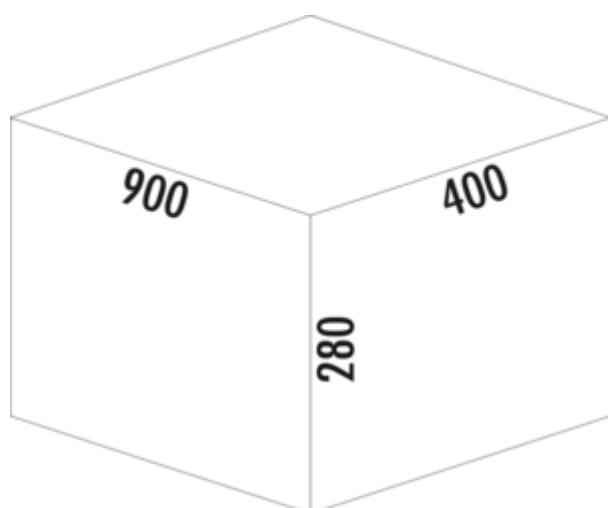

Cox Stand-UP® 280 S/900-3

Product number: 8013396

Configuration: anthracite, H 280 mm

Configuration options

8013396 | anthracite, H 280 mm

- ✓ Existing pull-outs
- ✓ 48 l
- ✓ Number of containers: 3

For mounting on existing pull-outs with a nominal depth of 450 mm and 500 mm.

- maximum frame height (dimension from the bottom of the drawer to the top edge of the frame) 175 mm
- minimum installation depth (internal dimension of the drawer) 400 mm
- waste volume 48 (3 x 16) l
- total height 280 mm
- installation height without complete lid 270 mm
- Complete lid can be mounted behind the upper front to save space.
- bucket height 256 mm

[more infos...](#)

Technical data

Article type	Waste collection system	Lid type(s)	Complete lid
Height	280 mm	Number of containers	3
Width	900 mm	Total volume	48 l
Mounting/Fixing	on existing pull-outs complete lid can be mounted behind the upper front to save space	Volume/content container 1	16 l
Further	maximum frame height (dimension from the bottom of the drawer to the top edge of the frame) 175 mm	Volume/content container 2	16 l
Installation_height_list	280 mm	Volume/content container 3	16 l
Cabinet width	900 mm	Colour guide	anthracite
Shape	angular	Design	Existing pull-outs
Frame colour	anthracite	Volume/Content container	16/16/16
Installation depth	400 mm	Guide rail depth	450 - 500 mm
Material container	plastic	Bucket height	256 mm
Colour total cover	anthracite	full lid	without complete lid 270 mm
Cover	Yes		