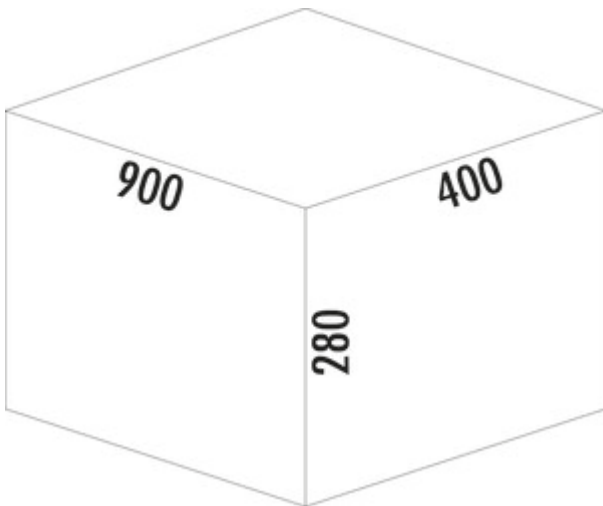

Cox Stand-UP[®] 280 S/900-3

Product number: 8013396

Configuration: anthracite, H 280 mm

Configuration options

8013396 | anthracite, H 280 mm

- ✓ Existing pull-outs
- ✓ 48 l
- ✓ Number of containers: 3

For mounting on existing pull-outs with a nominal depth of 450 mm and 500 mm.

- maximum frame height (dimension from the bottom of the drawer to the top edge of the frame) 175 mm
- minimum installation depth (internal dimension of the drawer) 400 mm
- waste volume 48 (3 x 16) litres
- total height 280 mm
- installation height without complete lid 270 mm
- complete lid can be mounted behind the upper front to save space
- bucket height 256 mm

[more infos...](#)

Technical data

Article type	Waste collection system	Lid type(s)	Complete lid
Width	900 mm	Number of containers	3
Mounting/Fixing	on existing pull-outs	Total volume	48 l
Further	maximum frame height (dimension from the bottom of the drawer to the top edge of the frame) 175 mm	Volume/content container 1	16 l
Installation_height_list	without complete lid 270 mm	Volume/content container 2	16 l
Cabinet width	900 mm	Volume/content container 3	16 l
Shape	angular	Colour guide	anthracite
Frame colour	anthracite	Design	Existing pull-outs
Material container	plastic	Volume/Content container	16/16/16
Colour total cover	anthracite	Guide rail depth	450 - 500 mm
Cover	Yes	Bucket height	256 mm