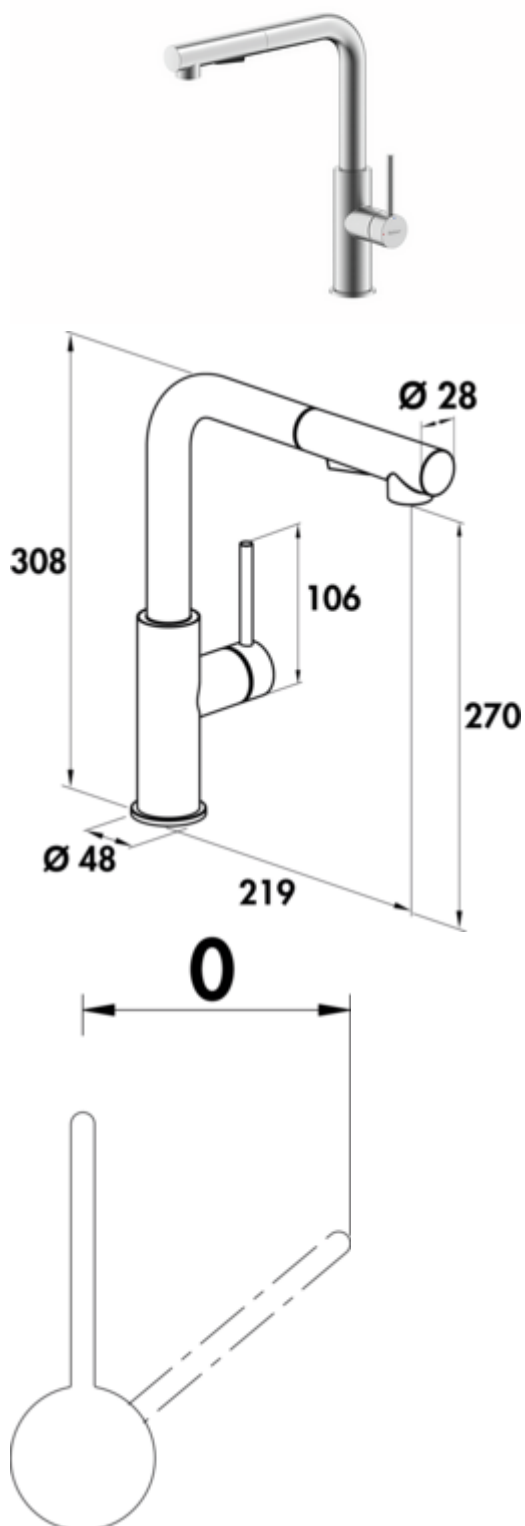

SERVIZIO Namor® 4

Product number: 5025007

Configuration: stainless steel, high pressure

Configuration options

5025007 | stainless steel, high pressure

5025008 | black matt, high pressure

5025045 | gunmetal, high pressure

- ✓ Sink faucet
- ✓ high pressure
- ✓ energy-saving cold start function

Single lever mixer. With **swivelling/pull-out** hose with shower head (can be switched to stream or shower), side lever, laminar aerator and ceramic cartridge.

— swivel range 120°

— drill $\varnothing$ 35 mm

— shower hose: simple click fastening

— corresponds to the German and European drinking water regulation/directive

[more infos...](#)