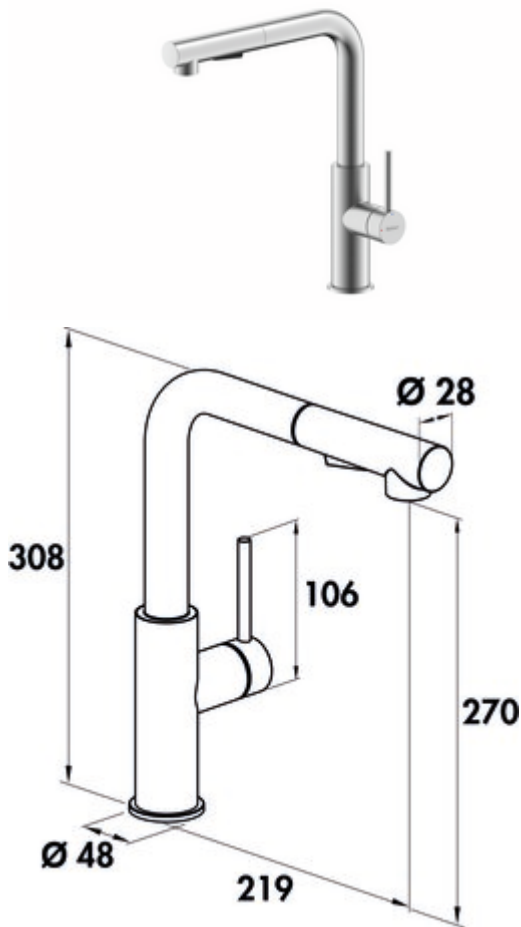

SERVIZIO Namor® 4

Product number: 5025007

Configuration: stainless steel, high pressure

Configuration options

5025007 | stainless steel, high pressure

5025008 | black matt, high pressure

5025045 | gunmetal, high pressure

- ✓ Sink faucet
- ✓ high pressure
- ✓ energy-saving cold start function

Single lever mixer. With swivelling/pull-out hose with shower head (can be switched to stream or shower), side lever, laminar aerator and ceramic cartridge.

— swivel range 120°

— drill Ø 35 mm

— shower hose: simple click fastening

— corresponds to the German and European drinking water regulation/directive

[more infos...](#)

Technical data

Article type	Sink faucet	Material	stainless steel
Brand	SERVIZIO	Mounting/Fixing	showerhead hose: simple click attachment
Number of handles	1	Cartridge size	25 mm
Total installation height	308 mm	ECO function	energy-saving cold start function
Height	308 mm	Convertible jet/shower	Yes
Outreach	219 mm	Type of hose shower	with swivelling/pull-out hose with shower head (can be switched to stream or shower)
Discharge height	270 mm	Max. Flow rate at 3 bar	6,88 l/min
Operating mode	Lever	Flow rate at 3 bar (cold)	6,12 l/min
Drilling diameter	35 mm	Flow rate at 3 bar (hot)	6,08 l/min
Handle position	side lever	Flow rate at 3 bar (mix)	6,88 l/min
Lever length	106 mm	Flow rate at 3 bar (spray cold)	5,33 l/min
Cartridge with ceramic sealing discs	Yes	Flow rate at 3 bar (spray hot)	5,4 l/min
Swivel range outlet	120°	Flow rate at 3 bar (spray mix)	5,78 l/min
Beam type	Laminar beam	Size laminar flow regulator	M16,5x1
Type of fitting	Single lever faucet	Connection hoses	700 mm
Operating pressure	high pressure	Shower hose version	simple click fastening
Width	48 mm		