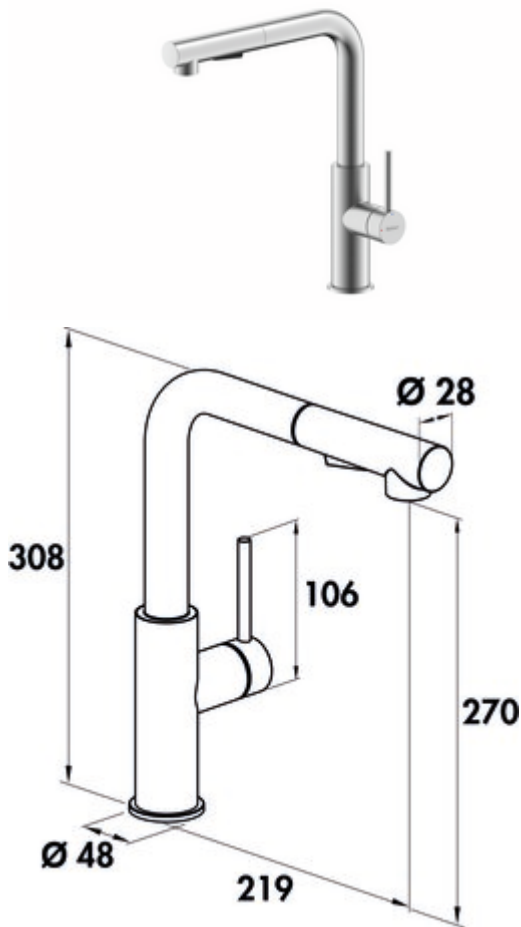

SERVIZIO Namor® 4

Product number: 5025007

Configuration: stainless steel, high pressure

Configuration options

5025007 | stainless steel, high pressure

5025008 | black matt, high pressure

5025045 | gunmetal, high pressure

- ✓ Sink faucet
- ✓ high pressure
- ✓ energy-saving cold start function

Single lever mixer. With swivelling/pull-out hose with shower head (can be switched to stream or shower), side lever, laminar aerator and ceramic cartridge.

— swivel range 120°

— drill Ø 35 mm

— shower hose: simple click fastening

— corresponds to the German and European drinking water regulation/directive

[more infos...](#)

Technical data

Article type	Sink faucet	Material	stainless steel
Brand	SERVIZIO	Mounting/Fixing	showerhead hose: simple click attachment
Number of handles	1	Cartridge size	25 mm
Total installation height	308 mm	ECO function	energy-saving cold start function
Outreach	219 mm	Convertible jet/shower	Yes
Discharge height	270 mm	Type of hose shower	with swivelling/pull-out hose with shower head (can be switched to stream or shower)
Operating mode	Lever	Max. Flow rate at 3 bar	6,88 l/min
Drilling diameter	35 mm	Flow rate at 3 bar (cold)	6,12 l/min
Handle position	side lever	Flow rate at 3 bar (hot)	6,08 l/min
Lever length	106 mm	Flow rate at 3 bar (mix)	6,88 l/min
Cartridge with ceramic sealing discs	Yes	Flow rate at 3 bar (spray cold)	5,33 l/min
Swivel range outlet	120°	Flow rate at 3 bar (spray hot)	5,4 l/min
Beam type	Laminar beam	Flow rate at 3 bar (spray mix)	5,78 l/min
Type of fitting	Single lever faucet	Size laminar flow regulator	M16,5x1
Operating pressure	high pressure	Connection hoses	700 mm
Width	48 mm	Shower hose version	simple click fastening