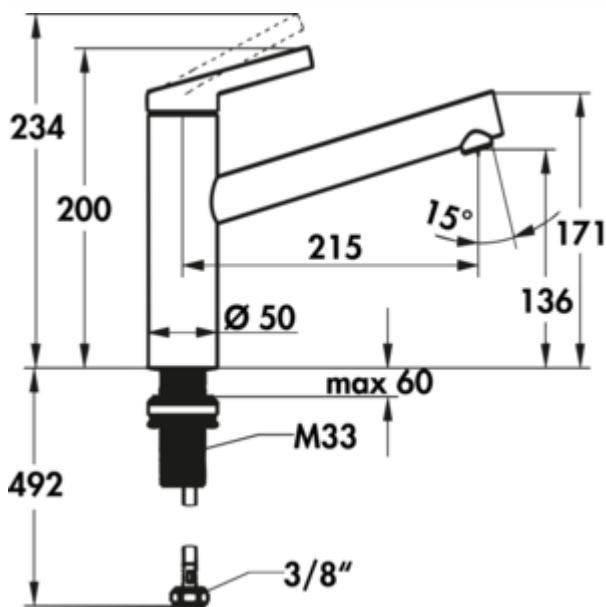

KWC Fit 1

Product number: 5022290

Configuration: chrome, high pressure

Configuration options

5022290 | chrome, high pressure

5022291 | black matt, high pressure

- ✓ Sink faucet
- ✓ high pressure
- ✓ with swivelling outlet

Single lever faucet with swivelling outlet and ceramic cartridge.

— swivel range 150° (Neoperl® Cascade®)

— drill Ø 35 mm

— KWC control cartridge M 35 S (with ceramic disc technology, continuously adjustable flow rate and temperature)

— temperature limitation

— flexible connection hoses 3/8"

— QuickInstallation mounting with threaded connector M33 x 1.5 with locking screws

[more infos...](#)

Technical data

Article type	Sink faucet	Swivel range outlet	150°
Brand	KWC	Type of fitting	Single lever faucet
Number of handles	1	Operating pressure	high pressure
Total installation height	200 mm	Width	50 mm
Height	200 mm	Material	brass
Outreach	215 mm	Hose thread	3/8"
Outlet	with swivelling outlet	Number of tap holes	1
Discharge height	136 mm	Cartridge size	M 35 S
Operating mode	Lever	Temperature limiter/scald protection	Yes
Drilling diameter	35 mm	Angle of inclination of aerator	15 °
Handle position	top	Temperature adjustable	Yes
Cartridge with ceramic sealing discs	Yes	Flow rate at 3 bar (cold)	7 l/min