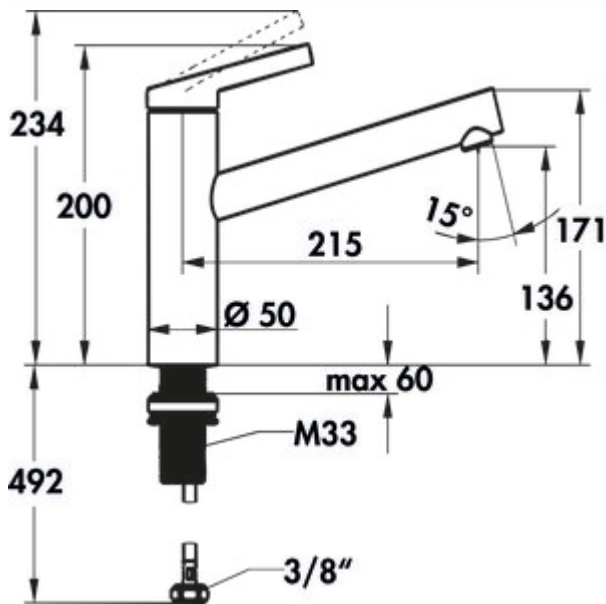

KWC Fit 1

Product number: 5022290

Configuration: chrome, high pressure

Configuration options

5022290 | chrome, high pressure

5022291 | black matt, high pressure

- ✓ Sink faucet
- ✓ high pressure
- ✓ with swivelling outlet

Single lever faucet with swivelling outlet and ceramic cartridge.

- swivel range 150° (Neoperl® Cascade®)
- drill Ø 35 mm
- KWC control cartridge M 35 S (with ceramic disc technology, continuously adjustable flow rate and temperature)
- temperature limitation
- flexible connection hoses 3/8"
- QuickInstallation mounting with threaded connector M33 x 1.5 with locking screws

[more infos...](#)

Technical data

Article type	Sink faucet	Type of fitting	Single lever faucet
Brand	KWC	Operating pressure	high pressure
Number of handles	1	Width	50 mm
Total installation height	200 mm	Material	brass
Outreach	215 mm	Hose thread	3/8"
Outlet	with swivelling outlet	Number of tap holes	1
Discharge height	136 mm	Cartridge size	M 35 S
Operating mode	Lever	Temperature limiter/scald protection	Yes
Drilling diameter	35 mm	Angle of inclination of aerator	15 °
Handle position	top	Temperature adjustable	Yes
Cartridge with ceramic sealing discs	Yes	Flow rate at 3 bar (cold)	7 l/min
Swivel range outlet	150°		