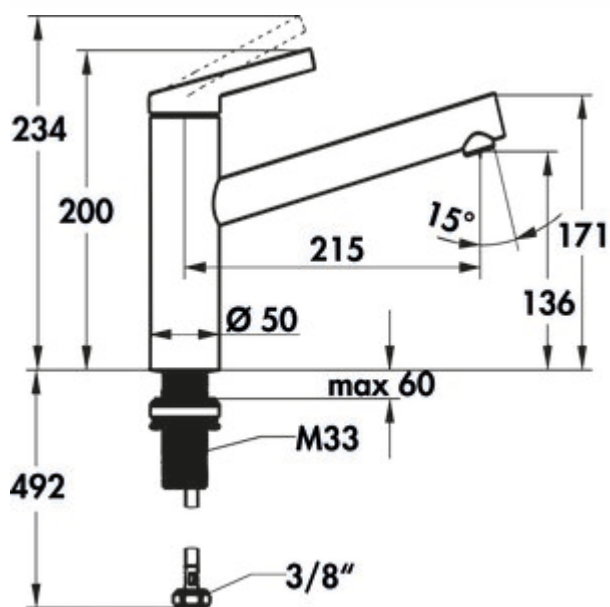

KWC Fit 1

Product number: 5022290

Configuration: chrome, high pressure

Configuration options

5022290 | chrome, high pressure

5022291 | black matt, high pressure

- ✓ Sink faucet
- ✓ high pressure
- ✓ Swivelling

Single lever faucet with swivelling outlet and ceramic cartridge.

— swivel range 150° (Neoperl® Cascade®)

— drill Ø 35 mm

— KWC control cartridge M 35 S (with ceramic disc technology, continuously adjustable flow rate and temperature)

— temperature limitation

— flexible connection hoses 3/8"

— QuickInstallation mounting with threaded connector M33 x 1.5 with locking screws

[more infos...](#)

Technical data

Article type	Sink faucet	Factory customer service	Yes
Brand	KWC	Type of fitting	Single lever faucet
Number of handles	1	Operating pressure	high pressure
Total installation height	200 mm	Width	50 mm
Outreach	215 mm	Material	brass
Outlet	Swivelling	Hose thread	3/8"
Discharge height	136 mm	Number of tap holes	1
Operating mode	Lever	Cartridge size	M 35 S
Drilling diameter	35 mm	Temperature limiter/scald protection	Yes
Handle position	top	Angle of inclination of aerator	15 °
Manufacturer's warranty	5 years manufacturer's warranty 10-year after-sales guarantee on spare parts	Temperature adjustable	Yes
Cartridge with ceramic sealing discs	Yes	Flow rate at 3 bar (cold)	7 l/min
Swivel range outlet	150°		