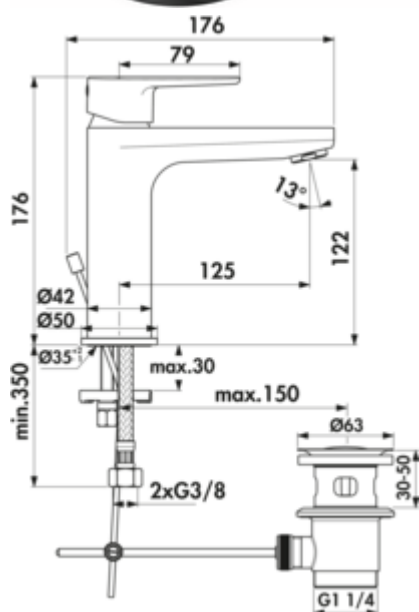

## Ideal Standard Cerafine O bathroom

Product number: 5024071

Configuration: black matt, high pressure

### Configuration options

5024071 | black matt, high pressure

- ✓ Washbasin tap
- ✓ high pressure
- ✓ Flow limiter

Single lever faucet. With pop-up rod waste fitting 1¼", ceramic cartridge and ECO function (with temperature control and 5 l aerator).

— drill Ø 35 mm

— EASY-FIX mounting system

German  
Engineering

[more infos...](#)

### Technical data

|                                      |                |                                 |   |
|--------------------------------------|----------------|---------------------------------|---|
| Article type                         | Washbasin tap  | Type of fitting                 | Single lever faucet   |
| Brand                                | Ideal Standard | Operating pressure              | high pressure   |
| Number of handles                    | 1              | Width                           | 50 mm   |
| Total installation height            | 176 mm         | Material                        | brass   |
| Height                               | 176 mm         | Surface/coating                 | powder coated   |
| Outreach                             | 125 mm         | Hose thread                     | 3/8"  |
| Discharge height                     | 122 mm         | Worktop thickness               | 30 mm   |
| Operating mode                       | Lever          | Excenter fitting                | With pop-up rod waste fitting 1¼"   |
| Drilling diameter                    | 35 mm          | Number of tap holes             | 1   |
| Handle position                      | top            | ECO function                    | Flow limiter<br>Water saving function<br>temperature control<br>5 l aerator |
| Lever length                         | 79 mm          | Angle of inclination of aerator | 13 °  |
| Cartridge with ceramic sealing discs | Yes            | Max. Flow rate at 3 bar         | 5 l/min   |