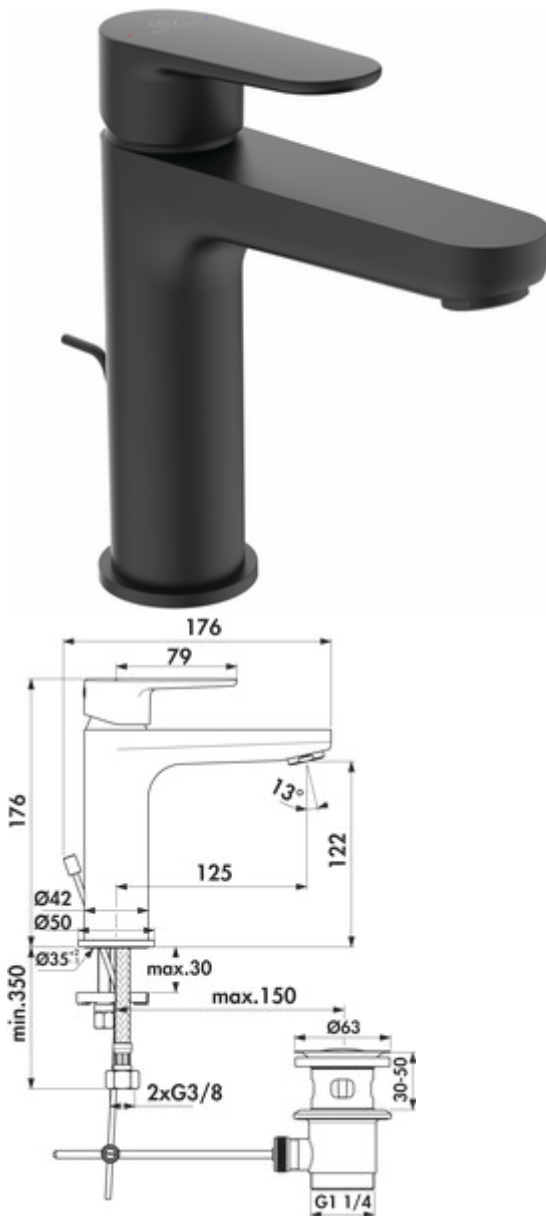

Ideal Standard Cerafine O bathroom

Product number: 5024071

Configuration: black matt, high pressure

Configuration options

5024071 | black matt, high pressure

- ✓ Washbasin tap
- ✓ high pressure
- ✓ Flow limiter

Single lever faucet. With pop-up rod waste fitting 1¼", ceramic cartridge and ECO function (with temperature control and 5 l aerator).

— drill Ø 35 mm

— EASY-FIX mounting system

German
Engineering

[more infos...](#)

Technical data

Article type	Washbasin tap	Operating pressure	high pressure
Brand	Ideal Standard	Width	50 mm
Number of handles	1	Material	brass
Total installation height	176 mm	Surface/coating	powder coated
Outreach	125 mm	Hose thread	3/8"
Discharge height	122 mm	Worktop thickness	30 mm
Operating mode	Lever	Excenter fitting	With pop-up rod waste fitting 1¼"
Drilling diameter	35 mm	Number of tap holes	1
Handle position	top	ECO function	Flow limiter Water saving function temperature control 5 l aerator
Lever length	79 mm	Angle of inclination of aerator	13 °
Cartridge with ceramic sealing discs	Yes	Max. Flow rate at 3 bar	5 l/min
Type of fitting	Single lever faucet		