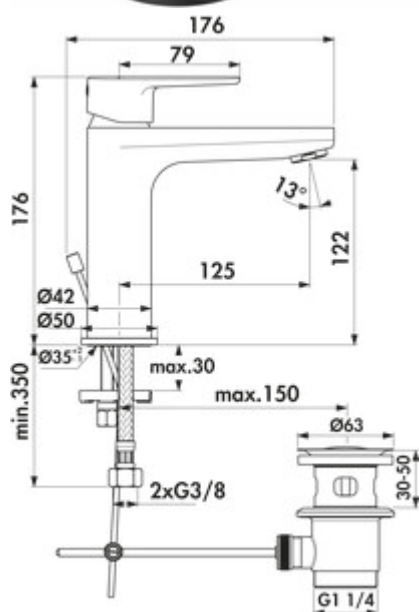

Ideal Standard Cerafine O bathroom

Product number: 5024071

Configuration: black matt, high pressure

Configuration options

5024071 | black matt, high pressure

5024079 | chrome, high pressure

- ✓ Washbasin tap
- ✓ high pressure
- ✓ Flow limiter

Single lever faucet. With pop-up rod waste fitting 1¼", ceramic cartridge and ECO function (with temperature control and 5 l aerator).

— drill Ø 35 mm

— EASY-FIX mounting system

German
Engineering

[more infos...](#)

Technical data

Article type	Washbasin tap	Operating pressure	high pressure
Brand	Ideal Standard	Width	50 mm
Number of handles	1	Material	brass
Total installation height	176 mm	Surface/coating	powder coated
Outreach	125 mm	Hose thread	3/8"
Discharge height	122 mm	Worktop thickness	30 mm
Operating mode	Lever	Excenter fitting	With pop-up rod waste fitting 1¼"
Drilling diameter	35 mm	Number of tap holes	1
Handle position	top	ECO function	Flow limiter Water saving function temperature control 5 l aerator
Lever length	79 mm	Angle of inclination of aerator	13 °
Cartridge with ceramic sealing discs	Yes	Max. Flow rate at 3 bar	5 l/min
Type of fitting	Single lever faucet		