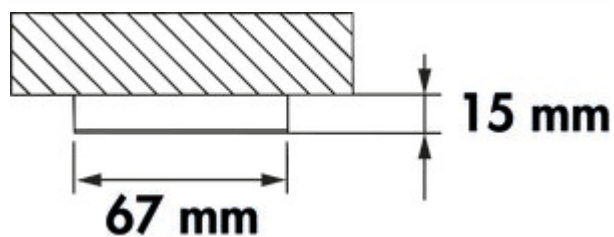

## Anelli mounting ring

Product number: 7061323  
 Configuration: matt black, 15 mm

### Configuration options

7061322 | stainless steel coloured, 15 mm  
 7061323 | matt black, 15 mm

✓ Accessory

[more infos...](#)

### Technical data

Article type	Accessory	Mounting/Fixing	installation
Width	58 mm	Shape	round