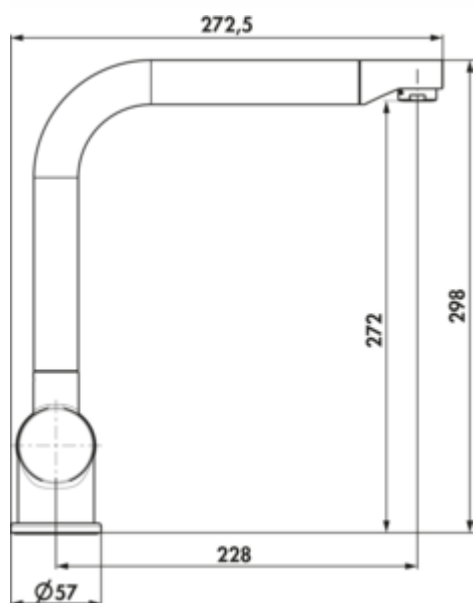

### Configuration options

5011058 | black matt, low pressure

5011059 | black matt, high pressure

5011060 | chrome, high pressure

5011061 | stainless steel coloured, high pressure

5011062 | chrome, low pressure

5011063 | stainless steel coloured, low pressure

- ✓ Sink faucet
- ✓ high pressure
- ✓ with swivelling outlet

Single lever faucet. With swivelling outlet, side lever and ceramic cartridge.

— swivel range 360°

— drill Ø 35 mm

— corresponds to the German and European drinking water regulation/directive

[more infos...](#)

## Technical data

Article type	Sink faucet	Swivel range outlet	360°
Brand	LINEA	Type of fitting	Single lever faucet
Number of handles	1	Operating pressure	high pressure
Total installation height	298 mm	Width	57 mm
Height	298 mm	Material	brass stainless steel
Outreach	228 mm	Surface/coating	powder coated
Outlet	with swivelling outlet	Swivel range handle	0 °
Discharge height	272 mm	Number of tap holes	1
Operating mode	Lever	Temperature limiter/scald protection	scald protection
Drilling diameter	35 mm	Minimum distance wall to centre tap hole	0 mm
Handle position	side lever	Max. Flow rate at 3 bar	9,6 l/min
Cartridge with ceramic sealing discs	Yes		