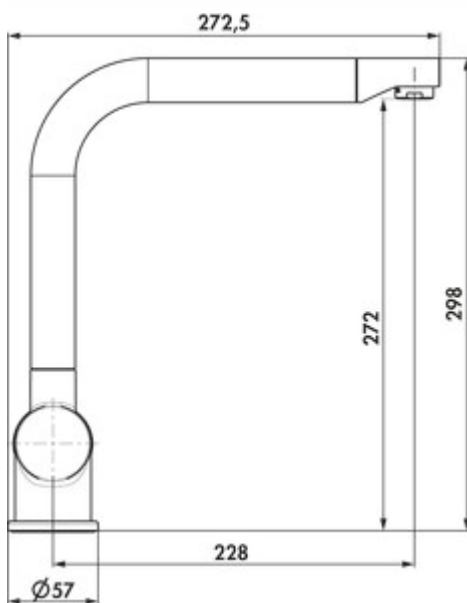

LINEA Drive 1

Product number: 5011059

Configuration: black matt, high pressure

Configuration options

- 5011058 | black matt, low pressure
- 5011059 | black matt, high pressure
- 5011060 | chrome, high pressure
- 5011061 | stainless steel coloured, high pressure
- 5011062 | chrome, low pressure
- 5011063 | stainless steel coloured, low pressure

- ✓ Sink faucet
- ✓ high pressure
- ✓ with swivelling outlet

Single lever faucet. With swivelling outlet, side lever and ceramic cartridge.

— swivel range 360°

— drill Ø 35 mm

— corresponds to the German and European drinking water regulation/directive

[more infos...](#)

Technical data

Article type	Sink faucet	Swivel range outlet	360°
Brand	LINEA	Type of fitting	Single lever faucet
Number of handles	1	Operating pressure	high pressure
Total installation height	298 mm	Width	57 mm
Outreach	228 mm	Material	brass stainless steel
Outlet	with swivelling outlet	Surface/coating	powder coated
Discharge height	272 mm	Swivel range handle	0 °
Operating mode	Lever	Number of tap holes	1
Drilling diameter	35 mm	Temperature limiter/scald protection	scald protection
Handle position	side lever	Minimum distance wall to centre tap hole	0 mm
Cartridge with ceramic sealing discs	Yes	Max. Flow rate at 3 bar	9,6 l/min