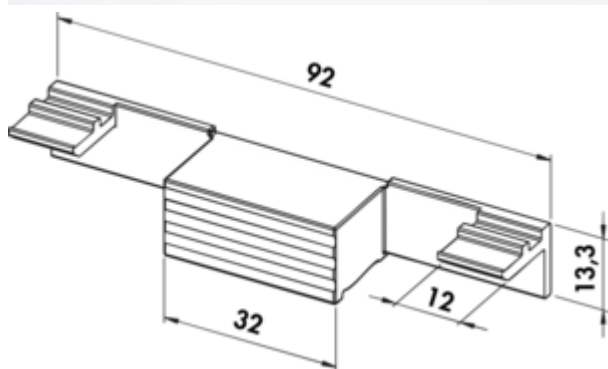

Connecting element

Product number: 7064348

Configuration: black matt

Configuration options

7064348 | black matt

✓ Connecting materials
For Brillante colour change LED. — 15.2 x 92 x 17.8 mm (W x L x D)

[more infos...](#)

Technical data

Article type	Connecting materials	Width	92 mm
Height	15,3 mm		