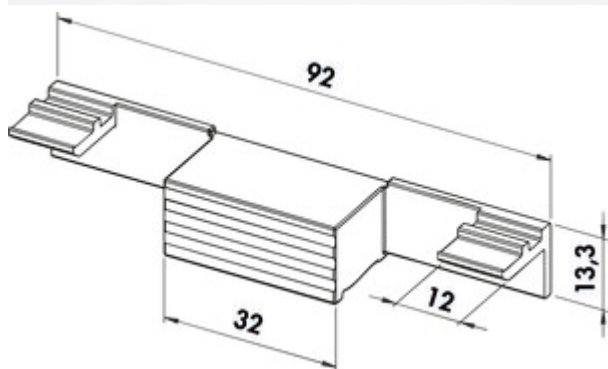

### Configuration options

7064348 | black matt

✓ Connecting materials

For Brillante colour change LED. — 15.2 x 92 x 17.8 mm (W x L x D)

[more infos...](#)

### Technical data

Article type	Connecting materials	Width	92 mm
--------------	----------------------	-------	-------