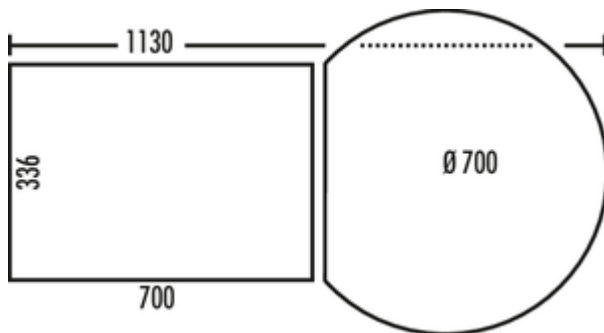

## Rondo® 1 plus

Product number: 8011161  
Configuration: light grey

### Configuration options

8011161 | light grey

- ✓ Pull-out technology for rotating doors
- ✓ full pull-out
- ✓ 48 l

For corner cabinets from 900 x 900 mm.

— waste capacity 36 (2 x 18) liters

### Extra equipment:

- multi-functional bucket (12 liters) with perforated lid
- 2 pans for paraphernalia
- complete lid with depositing surface
- technology: full pull-out/rotatable
- fitting: cabinet bottom/360° rotatable
- the ideal space saver with an installation height of only 351 mm

### Technical data

Article type	Waste collection system	Cover	Yes
Height	351 mm	Lid type(s)	Complete lid
Width	700 mm	Number of containers	3
Mounting/Fixing	cabinet bottom/360° rotatable	Opening technology	full pull-out
Installation_height_list	351 mm	Total volume	48 l
Cabinet width	900x900 mm	Volume/content container 1	18 l
Shape	angular	Volume/content container 2	18 l
Consisting of	multi-functional bucket (12 liters) with perforated lid 2 pans for paraphernalia complete lid with depositing surface	Volume/content container 3	12 l
Material lid	plastic	Design	Pull-out technology for rotating doors
Material container	plastic	Volume/Content container	18/18/12
Colour total cover	light grey		