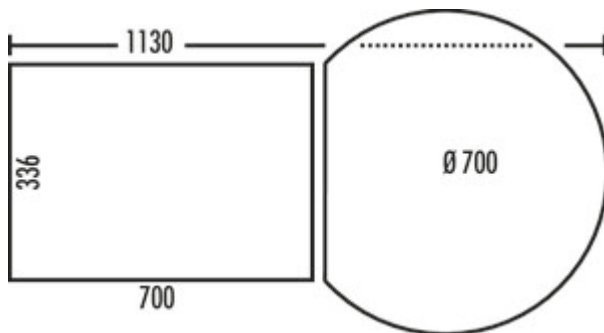

## Rondo® 1 plus

Product number: 8011161  
Configuration: light grey

### Configuration options

8011161 | light grey

- ✓ Pull-out technology for rotating doors
- ✓ full pull-out
- ✓ 48 l

For corner cabinets from 900 x 900 mm.

— waste capacity 36 (2 x 18) liters

Extra equipment:

- multi-functional bucket (12 liters) with perforated lid
- 2 pans for paraphernalia
- complete lid with depositing surface
- technology: full pull-out/rotatable
- fitting: cabinet bottom/360° rotatable
- the ideal space saver with an installation height of only 351 mm

### Technical data

Article type	Waste collection system	Cover	Yes
Width	700 mm	Lid type(s)	Complete lid
Mounting/Fixing	cabinet bottom/360° rotatable	Number of containers	3
Installation_height_list	351 mm	Opening technology	full pull-out
Cabinet width	900x900 mm	Total volume	48 l
Shape	angular	Volume/content container 1	18 l
Consisting of	multi-functional bucket (12 liters) with perforated lid 2 pans for paraphernalia complete lid with depositing surface	Volume/content container 2	18 l
Material lid	plastic	Volume/content container 3	12 l
Material container	plastic	Design	Pull-out technology for rotating doors
Colour total cover	light grey	Volume/Content container	18/18/12